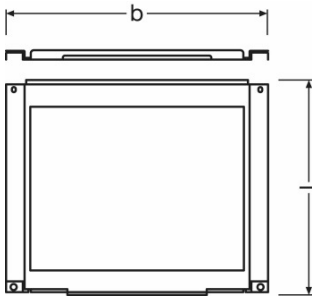

KREIOS FL GEL FRAME

KREIOS FL | – Accessories

Product datasheet

Technical data

Dimensions & weight

Length	239.0 mm
Width	293.0 mm
Product weight	166.00 g

Product datasheet

Logistical Data

Product code	Product description	Packaging unit (Pieces/Unit)	Dimensions (length x width x height)	Volume	Gross weight
4052899201361	KREIOS FL GEL FRAME	Folding carton box 1	293 mm x 239 mm x 15 mm	1.05 dm ³	280.00 g
4052899201378	KREIOS FL GEL FRAME	Shipping carton box 5	303 mm x 249 mm x 93 mm	7.02 dm ³	1585.00 g