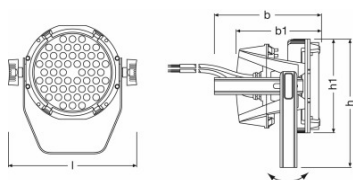

Product datasheet

Technical data

Electrical data

Nominal wattage	162 W
Lamp voltage	100...240 V
Lamp current	0.7 A

Light technical data

Beam angle (designation)	Medium
--------------------------	--------

Dimensions & weight

Length	341.0 mm
Width	280.0 mm
Height	330.0 mm
Product weight	5700.00 g

Colors & materials

Product color	Black
---------------	-------

Lifespan

Lifespan	30000 h
----------	---------

Capabilities

Dimmable	Yes
----------	-----

Certificates & standards

Type of protection	IP20
--------------------	------

Product datasheet

Logistical Data

Product code	Product description	Packaging unit (Pieces/Unit)	Dimensions (length x width x height)	Volume	Gross weight
4052899204997	KREIOS PAR 162 W MFL IP	Shipping carton box 1	315 mm x 315 mm x 345 mm	34.23 dm ³	6538.00 g