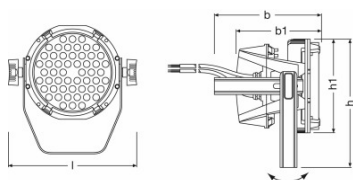

Product datasheet

Technical data

Electrical data

Nominal wattage	144 W
Lamp voltage	100...240 V
Lamp current	0.7 A

Light technical data

Beam angle (designation)	Narrow
--------------------------	--------

Dimensions & weight

Length	315.0 mm
Width	251.0 mm
Height	319.0 mm
Product weight	5700.00 g

Colors & materials

Product color	Black
---------------	-------

Lifespan

Lifespan	30000 h
----------	---------

Capabilities

Dimmable	Yes
----------	-----

Certificates & standards

Type of protection	IP20
--------------------	------

Product datasheet

Logistical Data

Product code	Product description	Packaging unit (Pieces/Unit)	Dimensions (length x width x height)	Volume	Gross weight
4052899205062	KREIOS PAR 144 W NSP	Shipping carton box 1	315 mm x 315 mm x 345 mm	34.23 dm ³	6538.00 g