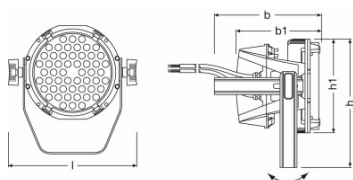

Product datasheet

Technical data

Electrical data

Nominal wattage	144 W
Lamp voltage	100...240 V
Lamp current	0.7 A

Light technical data

Beam angle (designation)	Medium
--------------------------	--------

Dimensions & weight

Length	315.0 mm
Width	251.0 mm
Height	319.0 mm
Product weight	5700.00 g

Colors & materials

Product color	Black
---------------	-------

Lifespan

Lifespan	30000 h
----------	---------

Capabilities

Dimmable	Yes
----------	-----

Certificates & standards

Type of protection	IP20
--------------------	------

Product datasheet

Logistical Data

Product code	Product description	Packaging unit (Pieces/Unit)	Dimensions (length x width x height)	Volume	Gross weight
4052899205079	KREIOS PAR 144 W MFL	Shipping carton box 1	315 mm x 315 mm x 345 mm	34.23 dm ³	6538.00 g