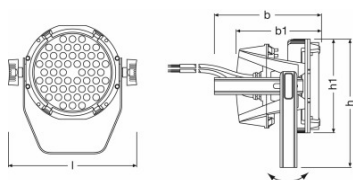

Product datasheet

Technical data

Electrical data

Nominal wattage	108 W
Lamp voltage	100...240 V
Lamp current	0.7 A

Light technical data

Beam angle (designation)	Medium
--------------------------	--------

Dimensions & weight

Length	315.0 mm
Width	251.0 mm
Height	319.0 mm
Product weight	5700.00 g

Colors & materials

Product color	Black
---------------	-------

Lifespan

Lifespan	30000 h
----------	---------

Capabilities

Dimmable	Yes
----------	-----

Certificates & standards

Type of protection	IP20
--------------------	------

Product datasheet

Logistical Data

Product code	Product description	Packaging unit (Pieces/Unit)	Dimensions (length x width x height)	Volume	Gross weight
4052899205178	KREIOS PAR 108 W MFL	Shipping carton box 1	315 mm x 315 mm x 345 mm	34.23 dm ³	6538.00 g