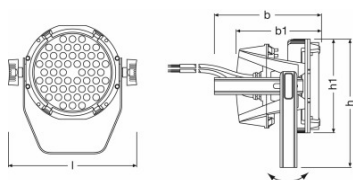

Product datasheet

Technical data

Electrical data

Nominal wattage	108 W
Lamp voltage	100...240 V
Lamp current	0.7 A

Light technical data

Beam angle (designation)	Wide
--------------------------	------

Dimensions & weight

Length	315.0 mm
Width	251.0 mm
Height	319.0 mm
Product weight	5700.00 g

Colors & materials

Product color	Black
---------------	-------

Lifespan

Lifespan	30000 h
----------	---------

Capabilities

Dimmable	Yes
----------	-----

Certificates & standards

Type of protection	IP20
--------------------	------

Product datasheet

Logistical Data

Product code	Product description	Packaging unit (Pieces/Unit)	Dimensions (length x width x height)	Volume	Gross weight
4052899205185	KREIOS PAR 108 W WFL	Shipping carton box 1	315 mm x 315 mm x 345 mm	34.23 dm ³	6538.00 g