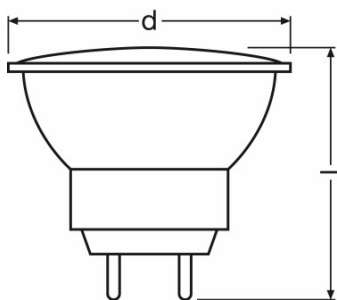

Photometrical data

Nominal useful luminous flux 90°	205 lm
Luminous intensity	580 cd
Color temperature	2800 K
Light color as per EN 12464-1	Warm White
Color rendering index Ra	100
Rated useful luminous flux 90°	205 lm

Light technical data

Beam angle	36 °
Starting time	0.0 s
Warm-up time (60 %)	0.00 s

Dimensions & weight

Diameter	35.0 mm
Length	40.0 mm
Overall length	42.0 mm
Outer bulb	T9
Maximum diameter	35.0 mm

Lifespan