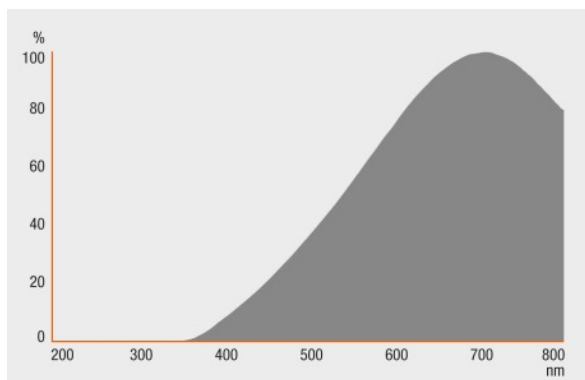

Light Distribution

Spectral power distribution

Logistical Data

Product code	Product description	Packaging unit (Pieces/Unit)	Dimensions (length x width x height)	Volume	Gross weight
4050300346168	DECOSTAR 35 20 W 12 V 36° GU4	Shipping carton box 10	178 mm x 70 mm x 71 mm	0.88 dm³	231.00 g

---

The mentioned product code describes the smallest quantity unit which can be ordered. One shipping unit can contain one or more single products. When placing an order, for the quantity please enter single or multiples of a shipping unit.

References / Links

For light distribution curves see

▶ www.osram.com

Disclaimer

Subject to change without notice. Errors and omission excepted. Always make sure to use the most recent release.