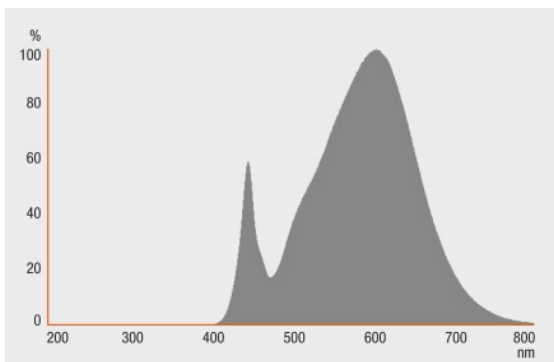

Product datasheet

Light Distribution

Spectral power distribution

Others graphics

Logistical Data

Product code	Product description	Packaging unit (Pieces/Unit)	Dimensions (length x width x height)	Volume	Gross weight
4052899904422	LED SUPERSTAR CLASSIC P 40 DIM 6 W/827 E27 CS	Shipping carton box 6	274 mm x 72 mm x 133 mm	2.62 dm³	606.00 g

---