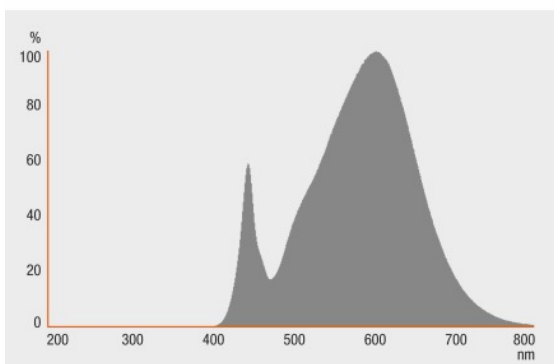

Product datasheet

Light Distribution

Spectral power distribution

Others graphics

Logistical Data

Product code	Product description	Packaging unit (Pieces/Unit)	Dimensions (length x width x height)	Volume	Gross weight
4052899904439	LED SUPERSTAR CLASSIC P 40 DIM 6 W/827 E14 CS	Shipping carton box 6	274 mm x 72 mm x 133 mm	2.62 dm³	539.00 g