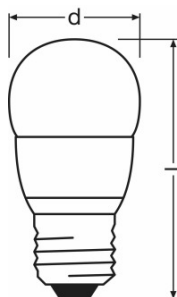

Light technical data

Warm-up time (60 %)	< 0.50 s
Starting time	< 0.5 s

Dimensions & weight

Overall length	80.0 mm
Diameter	45.0 mm
Outer bulb	P40
Length	80.0 mm

Lifespan

Product datasheet

Nominal lamp life time	25000 h
Rated lamp life time	25000 h
Number of switching cycles	100000
Lumen main.fact.at end of nom.life time	0.70
Lumen maintenance at end of service life	0.70