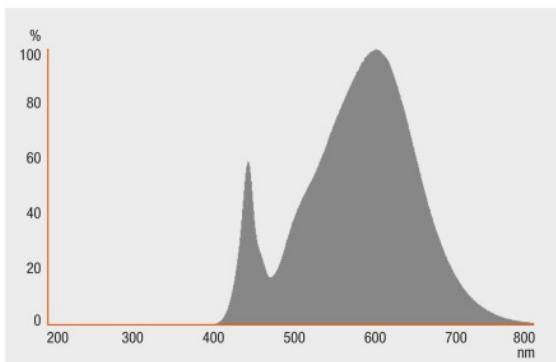

Product datasheet

Light Distribution

Spectral power distribution

Others graphics

Logistical Data

Product code	Product description	Packaging unit (Pieces/Unit)	Dimensions (length x width x height)	Volume	Gross weight
4052899900912	LED SUPERSTAR CLASSIC P 40 DIM 6 W/827 E27 FR	Shipping carton box 6	274 mm x 72 mm x 133 mm	2.62 dm³	591.00 g

---