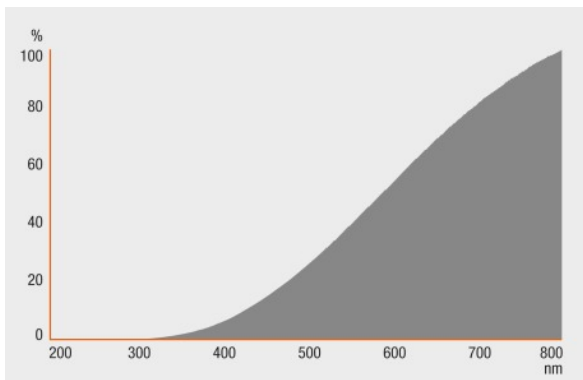

Light technical data

Starting time	0.0 s
Warm-up time (60 %)	0.00 s

Dimensions & weight

Diameter	32.0 mm
Overall length	105.0 mm
Light center length (LCL)	75.0 mm
Length	105.0 mm
Outer bulb	T30

Lifespan

Nominal lamp life time	2000 h
------------------------	--------

Light Distribution

Spectral power distribution

Logistical Data

Product code	Product description	Packaging unit (Pieces/Unit)	Dimensions (length x width x height)	Volume	Gross weight
4008321393883	HALOLUX CERAM ECO 205 W 230 V E27	Shipping carton box 12	180 mm x 127 mm x 140 mm	3.20 dm ³	943.80 g