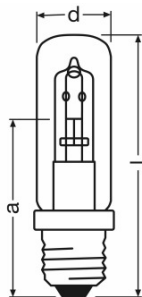

Light technical data

Starting time	0.0 s
Warm-up time (60 %)	0.00 s

Dimensions & weight

Diameter	32.0 mm
Overall length	105.0 mm
Light center length (LCL)	75.0 mm
Length	105.0 mm
Outer bulb	T30

Lifespan

Nominal lamp life time	2000 h
------------------------	--------