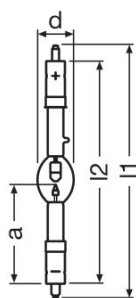

Product features

- Wattage: 1,200...8,000 W

Product datasheet

Technical data

Electrical data

Nominal wattage	1600.00 W
Lamp voltage	23 V
Nominal current	24.0 A
Lamp current	65.0 A
Current control range	50...70 A

Dimensions & weight

Diameter	46.0 mm
Length	236.0 mm
Length with base excl. base pins/connection	222.00 mm
Light center length (LCL)	95.0 mm ¹⁾
Electrode gap cold	3.8 mm
Cable/wire length, input side	265 mm
Product weight	367.00 g

Base anode (standard designation)	SK27/50
Base cathode (standard designation)	SFcX27-8

Product datasheet

Capabilities

Cooling	Forced
Burning position	s20/p20 ¹⁾

¹⁾ For vertical burning position: anode (+) on top