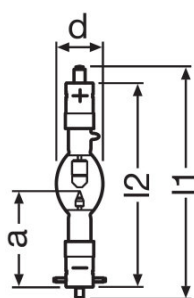

Product features

- Wattage: 1,200...8,000 W

Product datasheet

Technical data

Electrical data

Nominal wattage	1600.00 W
Lamp voltage	23 V
Nominal current	65.0 A
Lamp current	65.0 A
Current control range	50...75 A

Dimensions & weight

Diameter	46.0 mm
Length	235.0 mm
Length with base excl. base pins/connection	205.00 mm
Light center length (LCL)	95.0 mm ¹⁾
Electrode gap cold	3.8 mm
Cable/wire length, input side	-
Product weight	320.10 g