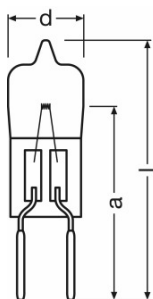

### Dimensions & weight

Diameter	9.5 mm
Length	30.0 mm
Light center length (LCL)	19.5 mm
Filament length	3.50 mm
Illuminated field	3.5*0.8 mm <sup>2</sup> <sup>1)</sup>
Filament diameter	0.8 mm

<sup>1)</sup> Restricted tolerances 3.5±0.25\*0.8±0.10