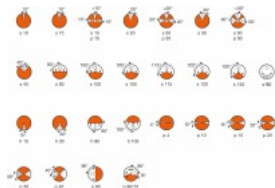

Product datasheet

Logistical Data

Product code	Product description	Packaging unit (Pieces/Unit)	Dimensions (length x width x height)	Volume	Gross weight
4008321644794	64258 20 W 12 V	Folding carton box 1	- x - x -		
4008321644800	64258 20 W 12 V	Shipping carton box 40	144 mm x 107 mm x 121 mm	1.86 dm³	161.00 g
4050300285153	64258 20 W 12 V	Folding carton box 1	70 mm x 23 mm x 25 mm	0.04 dm³	3.67 g
4050300891019	64258 20 W 12 V	Shipping carton box 40	144 mm x 107 mm x 121 mm	1.86 dm³	193.00 g
4052899152717	64258 20 W 12 V	Folding carton box 1	- x - x -		
4052899152724	64258 20 W 12 V	Shipping carton box 40	144 mm x 107 mm x 121 mm	1.86 dm³	169.00 g

The mentioned product code describes the smallest quantity unit which can be ordered. One shipping unit can contain one or more single products. When placing an order, for the quantity please enter single or multiples of a shipping unit.

Disclaimer

Subject to change without notice. Errors and omission excepted. Always make sure to use the most recent release.