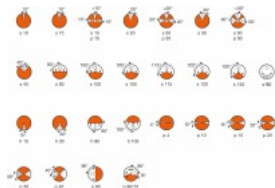

Product datasheet

Technical data

Electrical data

Nominal wattage	20.00 W
Nominal voltage	6 V

Photometrical data

Nominal luminous flux	460 lm
Luminous flux	460 lm

Dimensions & weight

Diameter	9.0 mm
Length	31.0 mm
Light center length (LCL)	19.5 mm
Filament length	2.30 mm
Illuminated field	2.3*0.8 mm ²
Filament diameter	0.8 mm

EEL – Energy Label	B
--------------------	---

Product datasheet

Country specific categorizations

ANSI code	ESB
LIF	M/30
Order reference	64250 HLX 20W 6

Country specific information

Product code	METEL code	SEG-No.	STK number	UK Org
4050300012407	OSRH64250HLX	-	4739345	-

Product datasheet

Logistical Data

Product code	Product description	Packaging unit (Pieces/Unit)	Dimensions (length x width x height)	Volume	Gross weight
4050300012407	64250 HLX	Folding carton box 1	70 mm x 23 mm x 25 mm	0.04 dm ³	3.60 g
4050300890999	64250 HLX	Shipping carton box 40	144 mm x 107 mm x 121 mm	1.86 dm ³	190.50 g