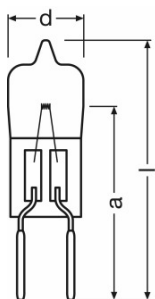

Product datasheet

Technical data

Electrical data

Nominal wattage	20.00 W
Nominal voltage	6 V

Photometrical data

Nominal luminous flux	460 lm
Luminous flux	460 lm

Dimensions & weight

Diameter	9.0 mm
Length	31.0 mm
Light center length (LCL)	19.5 mm
Filament length	2.30 mm
Illuminated field	2.3*0.8 mm ²
Filament diameter	0.8 mm

Product datasheet

Logistical Data

Product code	Product description	Packaging unit (Pieces/Unit)	Dimensions (length x width x height)	Volume	Gross weight
4050300012407	64250 HLX	Folding carton box 1	70 mm x 23 mm x 25 mm	0.04 dm ³	3.60 g
4050300890999	64250 HLX	Shipping carton box 40	144 mm x 107 mm x 121 mm	1.86 dm ³	190.50 g