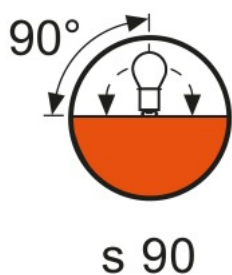

Product datasheet

Logistical Data

Product code	Product description	Packaging unit (Pieces/Unit)	Dimensions (length x width x height)	Volume	Gross weight
4050300012407	64250 HLX	Folding carton box 1	70 mm x 23 mm x 25 mm	0.04 dm³	3.60 g
4050300890999	64250 HLX	Shipping carton box 40	144 mm x 107 mm x 121 mm	1.86 dm³	190.50 g

The mentioned product code describes the smallest quantity unit which can be ordered. One shipping unit can contain one or more single products. When placing an order, for the quantity please enter single or multiples of a shipping unit.

Disclaimer

Subject to change without notice. Errors and omission excepted. Always make sure to use the most recent release.