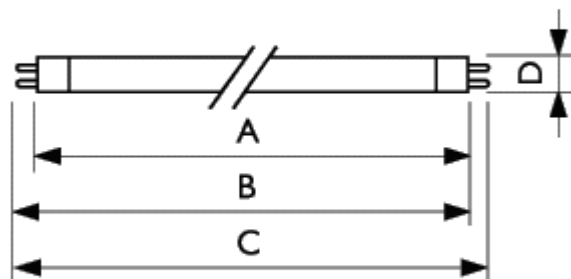

Product data	
Pieces per pack	1
Packing configuration	10X25BOX
Packs per outerbox	250
Bar code on pack - EAN1	8711500716385
Bar code on intermediate packing - EAN2	
Bar code on outerbox - EAN3	8711500716408
Logistic code(s) - 12NC	9280 010 08301 9280 010 08303 9280 010 08340
ILCOS code	FD- 8/30/1B- E- G5
Net weight per piece	0.029 KG
Successor order code	
Cap- Base	G5
Bulb	T5 [16mm]
Rated Lamp Wattage	8W
Energy Efficiency Label (EEL)	B
Colour Code	830 [CCT of 3000K]
Colour Rendering Index	85 Ra8
Colour Designation (text)	Warm white
Colour Temperature	3000 K
Lamp Luminous Flux EM	470 Lm

MST TL Mini

MST TL Mini/830

Cap- Base G5

MST TL Mini/830

MST TL Mini

	A	B	B	C	D
Full product name	Max	Min	Max	Max	Max
MASTER TL Mini Super 80 8W/830 FAM	288.3	293.0	295.4	302.5	16