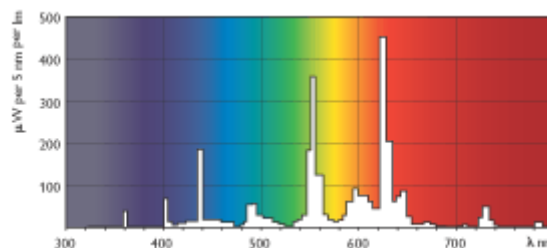

Product data	
Pieces per pack	1
Packing configuration	10X25BOX
Packs per outerbox	250
Bar code on pack - EAN1	8711500716385
Bar code on intermediate packing - EAN2	
Bar code on outerbox - EAN3	8711500716408
Logistic code(s) - 12NC	9280 010 08301 9280 010 08303 9280 010 08340
ILCOS code	FD- 8/30/1B- E- G5
Net weight per piece	0.029 KG
Successor order code	
Cap- Base	G5
Bulb	T5 [16mm]
Rated Lamp Wattage	8W
Energy Efficiency Label (EEL)	B
Colour Code	830 [CCT of 3000K]
Colour Rendering Index	85 Ra8
Colour Designation (text)	Warm white
Colour Temperature	3000 K
Lamp Luminous Flux EM	470 Lm

MST TL Mini

MST TL Mini/830

Cap- Base G5

MST TL Mini/830

MST TL Mini

	A	B	B	C	D
Full product name	Max	Min	Max	Max	Max
MASTER TL Mini Super 80 8W/830 FAM	288.3	293.0	295.4	302.5	16