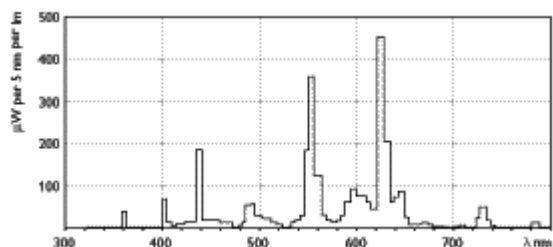

Product data	
Pieces per pack	1
Packing configuration	10X25BOX
Packs per outerbox	250
Bar code on pack - EAN1	8711500716385
Bar code on intermediate packing - EAN2	
Bar code on outerbox - EAN3	8711500716408
Logistic code(s) - 12NC	9280 010 08301 | 9280 010 08303 | 9280 010 08340
ILCOS code	FD- 8/30/1B- E- G5
Net weight per piece	0.029 KG
Successor order code	
Cap- Base	G5
Bulb	T5 [16mm]
Rated Lamp Wattage	8W
Energy Efficiency Label (EEL)	B
Colour Code	830 [CCT of 3000K]
Colour Rendering Index	85 Ra8
Colour Designation (text)	Warm white
Colour Temperature	3000 K
Lamp Luminous Flux EM	470 Lm