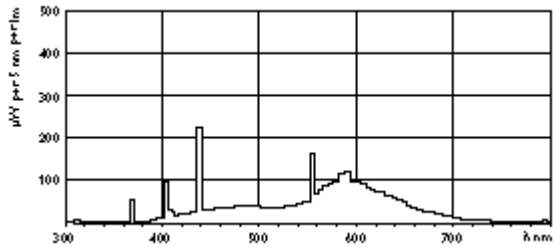

TL Mini 13W/ 33- 640 FAM

Product family description
Low- pressure mercury discharge lamps
with a tubular 16 mm envelope

Product Features

- 16 mm diameter tubes with moderate colour rendering

Product Benefits

- Possibility for operation on low- voltage DC supply

Product data	
Order code	704757 27
Full product code	871150070475727
Full product name	TL Mini 13W/33- 640 FAM
Order product name	TL Mini 13W/33- 640 FAM/10X25BOX
Packing type	1 Foam
Pieces per pack	1
Packing configuration	10X25BOX
Packs per outerbox	250
Bar code on pack - EAN1	8711500704757
Bar code on intermediate packing - EAN2	8711500718501
Bar code on outerbox - EAN3	8711500718518
Logistic code(s) - 12NC	9280 015 03303 9280 015 033099280 015 03330 9280 015 03340
ILCOS code	FD- 13/41/2B- E- G5
Net weight per piece	51.000 (GR)
Successor order code	
Rated Lamp Wattage[W]	13W
Colour Code	33- 640
Cap- Base	G5
Bulb	T5[16mm]
Energy Efficiency Label (EEL)	A
Mercury (Hg) Content[mg]	5.0
Colour Rendering Index[Ra8]	60
Colour Designation (text)	Cool White
Colour Temperature[K]	4100
Lamp Luminous Flux EM[Lm]	930