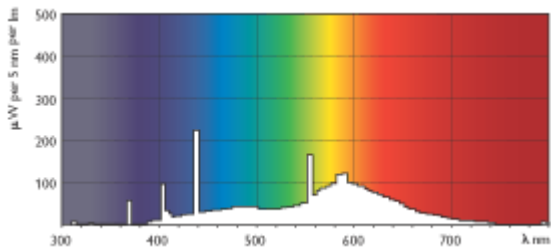

TL Mini/33- 640

TL Mini/33- 640