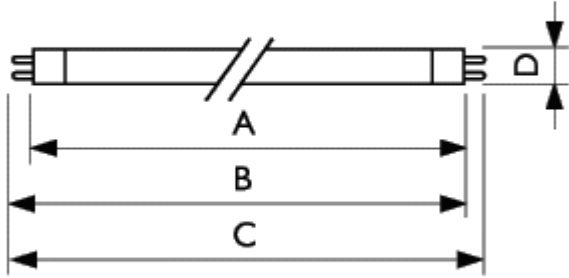

TL Mini/33- 640

TL Mini

	A	B	C	D
Full product name	Max	Min	Max	Max
TL Mini 13W/ 33-64 0 FAM	516.9	521.6	524.0	531.1