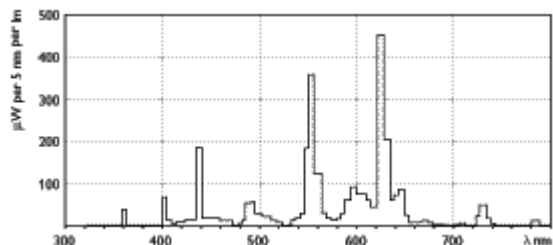

TL5 Circular Super 80 Pro 40W/830 1CT

Product family description
16 mm tube diameter circular fluorescent
lamps with a choice of various diameters

Product Features

- Perfect circular shape
- Highly efficient 3- band fluorescent coating
- Specifically designed for operation with electronic gear
- Can be ignited from - 15° to + 50°C
- Amalgam technology

Product Benefits

- Slim 16 mm tube allows creation of extremely flat luminaires
- Allows appealing circular designs
- High lamp efficacy
- Good colour rendering

- Temperature independent light output
- Higher average system efficiency

Product data

Order code	640970 25
Full product code	871150064097025
Full product name	TL5 Circular Super 80 Pro 40W/830 1CT
Order product name	TL5 Circular Super 80 Pro 40W/830 1CT/10
Packing type	1 Lamp in a Folding Carton
Pieces per pack	1
Packing configuration	10
Packs per outerbox	10
Bar code on pack - EAN1	8711500640970
Bar code on intermediate packing - EAN2	
Bar code on outerbox - EAN3	8711500640987
Logistic code(s) - 12NC	9279 655 83001 9279 655 830139279 655 83015
ILCOS code	FSCH- 40/30/1B- L/P- 2GX13- 16
Net weight per piece	0.110 (KG)
Successor order code	
Rated Lamp Wattage[W]	40W
Colour Code	830 [CCT of 3000K]
Cap- Base	2GX13
Bulb	C- T5[C- T 16mm]

Product data	
Energy Efficiency Label (EEL)	A
Mercury (Hg) Content[mg]	7.0
Colour Rendering Index[Ra8]	85
Colour Designation (text)	Warm white
Colour Temperature[K]	3000
Lamp Luminous Flux EL[Lm]	3300