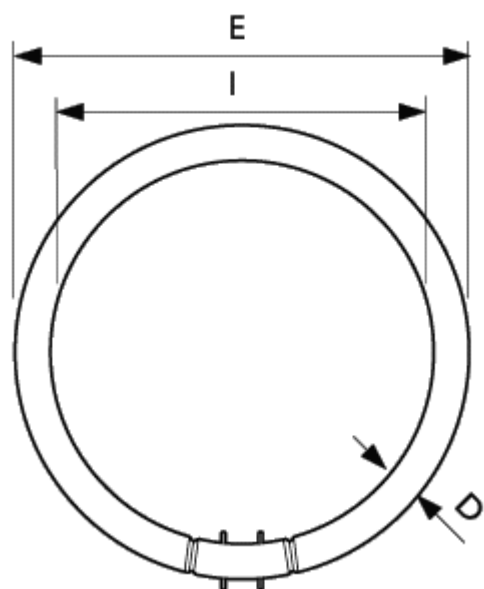

Product data

Order code	640970 25
Full product code	871150064097025
Full product name	TL5 Circular Super 80 Pro 40W/830 1CT
Order product name	TL5 Circular Super 80 Pro 40W/830 1CT/10
Packing type	1 Lamp in a Folding Carton
Pieces per pack	1
Packing configuration	10
Packs per outerbox	10
Bar code on pack - EAN1	8711500640970
Bar code on intermediate packing - EAN2	
Bar code on outerbox - EAN3	8711500640987
Logistic code(s) - 12NC	9279 655 83001 9279 655 830139279 655 83015
ILCOS code	FSCH- 40/30/1B- L/P- 2GX13- 16
Net weight per piece	0.110 (KG)
Successor order code	
Rated Lamp Wattage[W]	40W
Colour Code	830 [CCT of 3000K]
Cap- Base	2GX13
Bulb	C- T5[C- T 16mm]

Product data	
Energy Efficiency Label (EEL)	A
Mercury (Hg) Content[mg]	7.0
Colour Rendering Index[Ra8]	85
Colour Designation (text)	Warm white
Colour Temperature[K]	3000
Lamp Luminous Flux EL[Lm]	3300

TL5 Circular Super 80 Pro/830

TL5 Circular Super 80 Pro/830

TL5 Circular Super 80 Pro

TL5 Circular Super 80 Pro

Full product name	D		E		I	
	Min	Max	Min	Max	Min	Max
TL5 Circular Super 80 Pro 40W/ 830 1CT	14	18	293	305	260	272