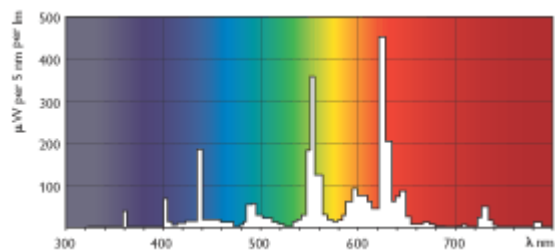

TL5 Circular Super 80 Pro/830