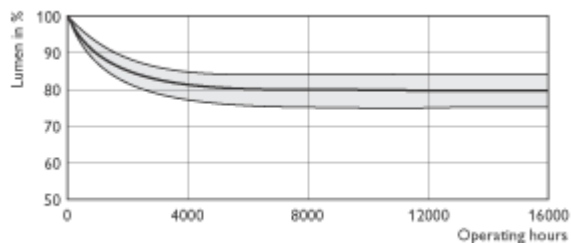

TL5 Circular Super 80 Pro