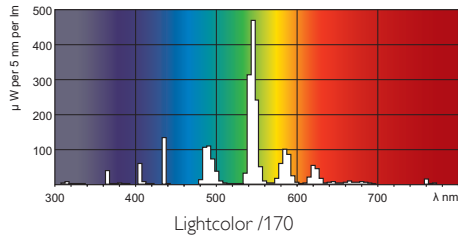

• Environmental Characteristics

Mercury (Hg) Content	3.0 mg
----------------------	--------

• Light Technical Characteristics

Color Code	170
Color Designation	Green

Chromaticity Coordinate X	319 -
Chromaticity Coordinate Y	530 -
Luminous Flux Lamp EL 25°C	2750 Lm
Lumen Maintenance 2000h	90 %

• Product Dimensions

Base Face to Base Face A	549.0 (max) mm
Insertion Length B	553.7 (min), 556.1 (max) mm
Overall Length C	563.2 (max) mm
Diameter D	17 (max) mm

• Product Data

Order code	927928017024
Full product code	927928017024
Full product name	MASTER TL5 HO Colored 24W Green 1SL
Order product name	MASTER TL5 HO Colored 24W Green 1SL/20
Pieces per pack	1
Packing configuration	20
Packs per outerbox	20
Bar code on pack - EAN1	8711500611840
Bar code on outerbox - EAN3	8727900895155
Logistic code(s) - 12NC	927928017024
ILCOS code	FDH-24/GREEN/L/P-G5-16/550
Net weight per piece	54.000 gr

Dimensional drawing

Product	A (Max)	B (Min)	B (Max)	C (Max)	D (Max)
TL5 HO 24W/170 Green	549.0	553.7	556.1	563.2	17

Photometric data

© 2011 Koninklijke Philips Electronics N.V.
All rights reserved.

Specifications are subject to change without notice. Trademarks are the property of Koninklijke Philips Electronics N.V. or their respective owners.