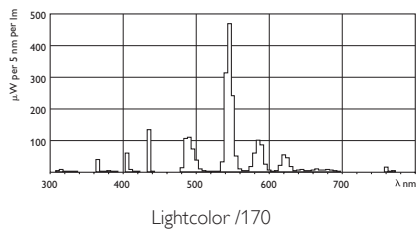

• Environmental Characteristics

Mercury (Hg) Content	3.0 mg
----------------------	--------

• Light Technical Characteristics

Color Code	170
Color Designation	Green

Chromaticity Coordinate X	319 -
Chromaticity Coordinate Y	530 -
Luminous Flux Lamp EL 25°C	2750 Lm
Lumen Maintenance 2000h	90 %

• Product Dimensions

Base Face to Base Face A	549.0 (max) mm
Insertion Length B	553.7 (min), 556.1 (max) mm
Overall Length C	563.2 (max) mm
Diameter D	17 (max) mm

• Product Data

Order code	927928017024
Full product code	927928017024
Full product name	MASTER TL5 HO Colored 24W Green 1SL
Order product name	MASTER TL5 HO Colored 24W Green 1SL/20
Pieces per pack	1
Packing configuration	20
Packs per outerbox	20
Bar code on pack - EAN1	8711500611840
Bar code on outerbox - EAN3	8727900895155
Logistic code(s) - 12NC	927928017024
ILCOS code	FDH-24/GREEN/L/P-G5-16/550
Net weight per piece	54.000 gr

Dimensional drawing

Product	A (Max)	B (Min)	B (Max)	C (Max)	D (Max)
TL5 HO 24W/170 Green	549.0	553.7	556.1	563.2	17

Photometric data

© 2011 Koninklijke Philips Electronics N.V.
All rights reserved.

Specifications are subject to change without notice. Trademarks are the property of Koninklijke Philips Electronics N.V. or their respective owners.