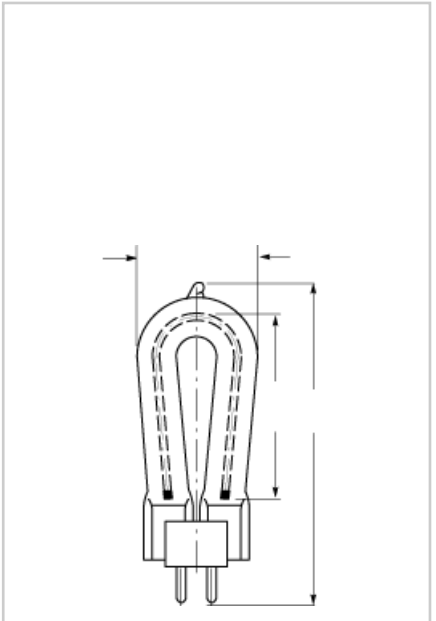

Product selected: EYN 240V 650W

Product Attributes

Item description	EYN 240V 650W
Bulb shape	U
Bulb finish / Light colour	Clear
Nominal wattage (W)	650
Nominal Voltage (V)	240
Cap	GX 6.35
Maximum Lamp length L [mm]	65
Diameter D [mm]	24
Colour temperature (K)	3300
Ordering Code	0061523

Product Image

Product line drawing (image)

Cap (image)