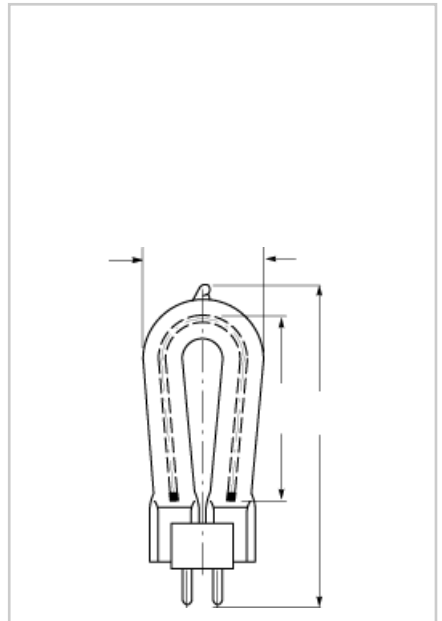

Product selected: EYM 240V 1000W

Product Attributes	
Item description	EYM 240V 1000W
Bulb shape	U
Bulb finish / Light colour	Clear
Nominal wattage (W)	1000
Nominal Voltage (V)	240
Cap	GX 6.35
Maximum Lamp length L [mm]	75
Diameter D [mm]	24
Colour temperature (K)	3300
Ordering Code	0061520

Product Image

Product line drawing (image)

Cap (image)