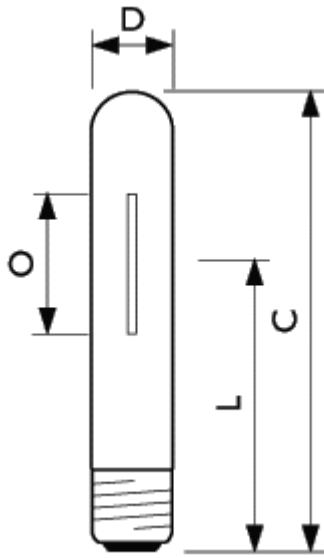

MASTER SON- T PIA Green Power 400W E E40

Product family description
High Pressure Sodium lamp with clear outer bulb, high lumen maintenance and optimised micromol output

Product Feature

- Clear tubular outer bulb
- Ceramic discharge tube with Philips Integrated Antenna (PIA) for a long and reliable lifetime
- ZrCo getter ensures high lumen maintenance and few early failures
- "Green Power" concept with optimised micromol output (growth light)
- "Plus" concept with high efficacy translated into high light output

Product data

ComCodeAP	
Full product name	MASTER SON- T PIA Green Power 400W E E40
Order product name	MASTER SON- T PIA GreenP 400W E E40
Packing type	1 Sleeve
Pieces per pack	1
Packing configuration	12
Packs per outerbox	12
Bar code on pack - EAN1	8711500201966
Bar code on intermediate packing - EAN2	
Bar code on outerbox - EAN3	8711500201973
Logistic code(s) - 12NC	9281 587 09201 9281 587 09227
ILCOS code	
Net weight per piece	0.180 (KG)
Successor order code	
Rated Lamp Wattage[W]	400W
Cap- Base	GES [GES]
Voltage[V]	230V
Cap- Base Information	-
Bulb	T46[T 46mm]
Bulb Finish	Clear
Name Extension	Green Power
Life to 5% failures[hr]	16000

Product data	
Life to 20% failures[hr]	24000
Life to 50% failures[hr]	-
ANSI Code HID	-
Lamp Wattage EM[W]	420
Lamp Voltage[V]	113
Lamp Current EM[A]	4.230
Dimmable	yes
Colour Rendering Index[Ra8]	20
Colour Temperature[K]	-
Lamp Luminous Efficacy EM[Lm/W]	140
Lumen Maintenance 2000h[%]	98
Lumen Maintenance 5000h[%]	95
Overall Length C[mm]	275
Diameter D[mm]	46
Light Center Length L[mm]	175
Light Center Length L [inch][in]	-
Overall Length C [in][in]	-
Diameter D [inch][in]	-

SON- T PIA GreenP

SON- T PIA GreenP 400W/250W/150W/100W

SON- T PIA GreenP 400W/250W/150W/100W

SON- T PIA GreenP Green Power 400W

SON- T PIA GreenP 400W/250W/150W/100W

SON- T PIA GreenP Green Power 400W

SON- T PIA GreenP Green Power 400W