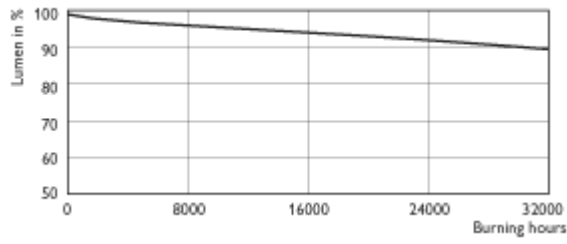

Product data	
Life to 20% failures[hr]	24000
Life to 50% failures[hr]	-
ANSI Code HID	-
Lamp Wattage EM[W]	420
Lamp Voltage[V]	113
Lamp Current EM[A]	4.230
Dimmable	yes
Colour Rendering Index[Ra8]	20
Colour Temperature[K]	-
Lamp Luminous Efficacy EM[Lm/W]	140
Lumen Maintenance 2000h[%]	98
Lumen Maintenance 5000h[%]	95
Overall Length C[mm]	275
Diameter D[mm]	46
Light Center Length L[mm]	175
Light Center Length L [inch][in]	-
Overall Length C [in][in]	-
Diameter D [inch][in]	-

SON- T PIA GreenP

SON- T PIA GreenP 400W/250W/150W/100W

SON- T PIA GreenP 400W/250W/150W/100W

SON- T PIA GreenP Green Power 400W

SON- T PIA GreenP 400W/250W/150W/100W

SON- T PIA GreenP Green Power 400W

SON- T PIA GreenP Green Power 400W