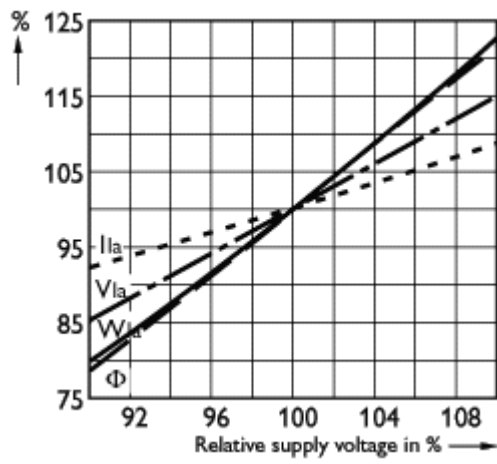

Product data	
Life to 20% failures[hr]	24000
Life to 50% failures[hr]	-
ANSI Code HID	-
Lamp Wattage EM[W]	420
Lamp Voltage[V]	113
Lamp Current EM[A]	4.230
Dimmable	yes
Colour Rendering Index[Ra8]	20
Colour Temperature[K]	-
Lamp Luminous Efficacy EM[Lm/W]	140
Lumen Maintenance 2000h[%]	98
Lumen Maintenance 5000h[%]	95
Overall Length C[mm]	275
Diameter D[mm]	46
Light Center Length L[mm]	175
Light Center Length L [inch][in]	-
Overall Length C [in][in]	-
Diameter D [inch][in]	-

SON- T PIA GreenP

SON- T PIA GreenP 400W/250W/150W/100W

SON- T PIA GreenP 400W/250W/150W/100W

SON- T PIA GreenP Green Power 400W

SON- T PIA GreenP 400W/250W/150W/100W

SON- T PIA GreenP Green Power 400W

SON- T PIA GreenP Green Power 400W