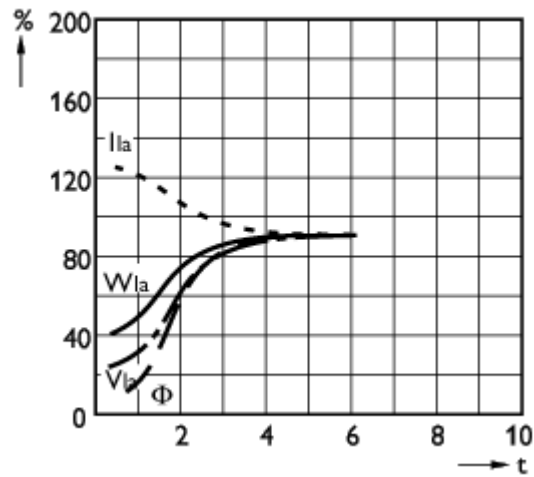

MASTER SON- T PIA Green Power 400W E E40

Product family description
High Pressure Sodium lamp with clear outer bulb, high lumen maintenance and optimised micromol output

Product Feature

- Clear tubular outer bulb
- Ceramic discharge tube with Philips Integrated Antenna (PIA) for a long and reliable lifetime
- ZrCo getter ensures high lumen maintenance and few early failures
- "Green Power" concept with optimised micromol output (growth light)
- "Plus" concept with high efficacy translated into high light output

Product data	
Life to 20% failures[hr]	24000
Life to 50% failures[hr]	-
ANSI Code HID	-
Lamp Wattage EM[W]	420
Lamp Voltage[V]	113
Lamp Current EM[A]	4.230
Dimmable	yes
Colour Rendering Index[Ra8]	20
Colour Temperature[K]	-
Lamp Luminous Efficacy EM[Lm/W]	140
Lumen Maintenance 2000h[%]	98
Lumen Maintenance 5000h[%]	95
Overall Length C[mm]	275
Diameter D[mm]	46
Light Center Length L[mm]	175
Light Center Length L [inch][in]	-
Overall Length C [in][in]	-
Diameter D [inch][in]	-

SON- T PIA GreenP

SON- T PIA GreenP 400W/250W/150W/100W

SON- T PIA GreenP 400W/250W/150W/100W

SON- T PIA GreenP Green Power 400W

SON- T PIA GreenP 400W/250W/150W/100W

SON- T PIA GreenP Green Power 400W

SON- T PIA GreenP Green Power 400W