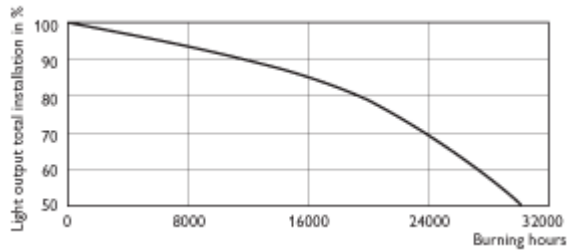

SON- T PIA GreenP 400W/250W/150W/100W