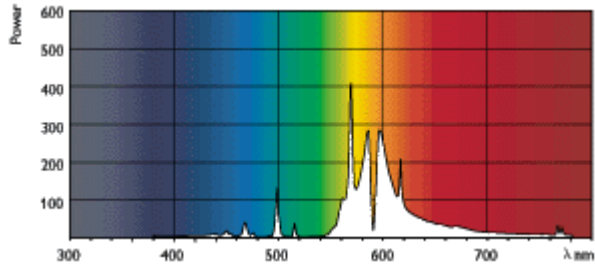

SON- T PIA GreenP Green Power 400W