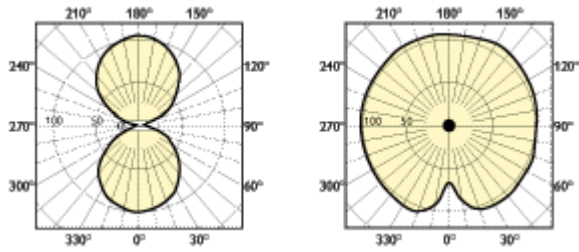

Product data

ComCodeAP	
Full product name	MASTER SON- T PIA Green Power 400W E E40
Order product name	MASTER SON- T PIA GreenP 400W E E40
Packing type	1 Sleeve
Pieces per pack	1
Packing configuration	12
Packs per outerbox	12
Bar code on pack - EAN1	8711500201966
Bar code on intermediate packing - EAN2	
Bar code on outerbox - EAN3	8711500201973
Logistic code(s) - 12NC	9281 587 09201 9281 587 09227
ILCOS code	
Net weight per piece	0.180 (KG)
Successor order code	
Rated Lamp Wattage[W]	400W
Cap- Base	GES [GES]
Voltage[V]	230V
Cap- Base Information	-
Bulb	T46[T 46mm]
Bulb Finish	Clear
Name Extension	Green Power
Life to 5% failures[hr]	16000

Product data	
Life to 20% failures[hr]	24000
Life to 50% failures[hr]	-
ANSI Code HID	-
Lamp Wattage EM[W]	420
Lamp Voltage[V]	113
Lamp Current EM[A]	4.230
Dimmable	yes
Colour Rendering Index[Ra8]	20
Colour Temperature[K]	-
Lamp Luminous Efficacy EM[Lm/W]	140
Lumen Maintenance 2000h[%]	98
Lumen Maintenance 5000h[%]	95
Overall Length C[mm]	275
Diameter D[mm]	46
Light Center Length L[mm]	175
Light Center Length L [inch][in]	-
Overall Length C [in][in]	-
Diameter D [inch][in]	-