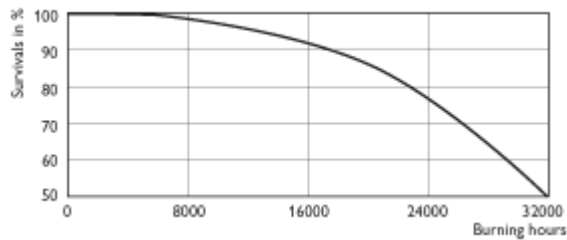

SON- T PIA GreenP 400W/250W/150W/100W