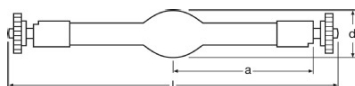

SHARXS HTI 575 W/D4/75

SharXS HTI | Metal halide lamps, double-ended

Product datasheet

Technical data

Electrical data

Nominal wattage	575 W
Ignition voltage	3.0 / 25 kVp ¹⁾
Nominal voltage	64 V
Nominal current	9.00 A

¹⁾ Cold / Hot

Light technical data

Nominal luminous flux	43000 lm
Luminous flux	44000 lm
Color temperature	7500 K
Luminance	49000 cd/cm ²
Luminous efficacy	80 lm/W

Dimensions & weight

Product line drawing

Diameter	18.0 mm
Light center length (LCL)	57.5 mm
Length	135.0 mm

Temperatures

Maximum permitted pinch temperature	450 °C
-------------------------------------	--------

Lifespan

Lifespan	750 h
----------	-------