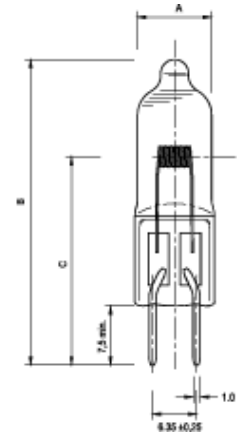

Directions for use

- No dimming lower than 10% of rated voltage

Product Attributes

Item description	FCS 24V 150W
Ordering Code	0061374
EAN code	5410288613741
Packing Quantity	50
Watt. (W)	150
Volt. (V)	24
Cap	G6.35
Max. Over. Length (mm)	50
Diameter (mm)	13.5
Light output (lm)	6000
ANSI code	FCS
LIF code	A1/216
Colour Temp (K)	3400
Average life (hours)	50
Burning position (image)	S90
Max Pinch Temp (C°)	400
Max Bulb Temp. (C°)	900

Burning Position

Product Image

Line Drawing

Lamp Cap