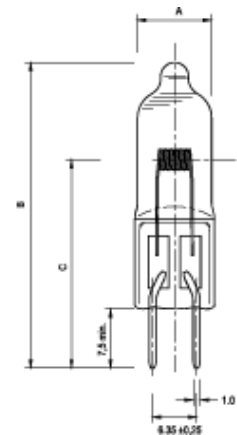

Directions for use

- No dimming lower than 10% of rated voltage

Product Attributes

Item description	EHV 24V 250W
Ordering Code	0061367
EAN code	5410288613673
Packing Quantity	50
Watt. (W)	250
Volt. (V)	24
Cap	G6.35
Max. Over. Length (mm)	55
Diameter (mm)	13.5
Light output (lm)	10000
ANSI code	EHJ
LIF code	A1/223
Colour Temp (K)	3400
Average life (hours)	50
Burning position (image)	S90
Max Pinch Temp (C°)	400
Max Bulb Temp. (C°)	900

Burning Position

Product Image

Line Drawing

Lamp Cap