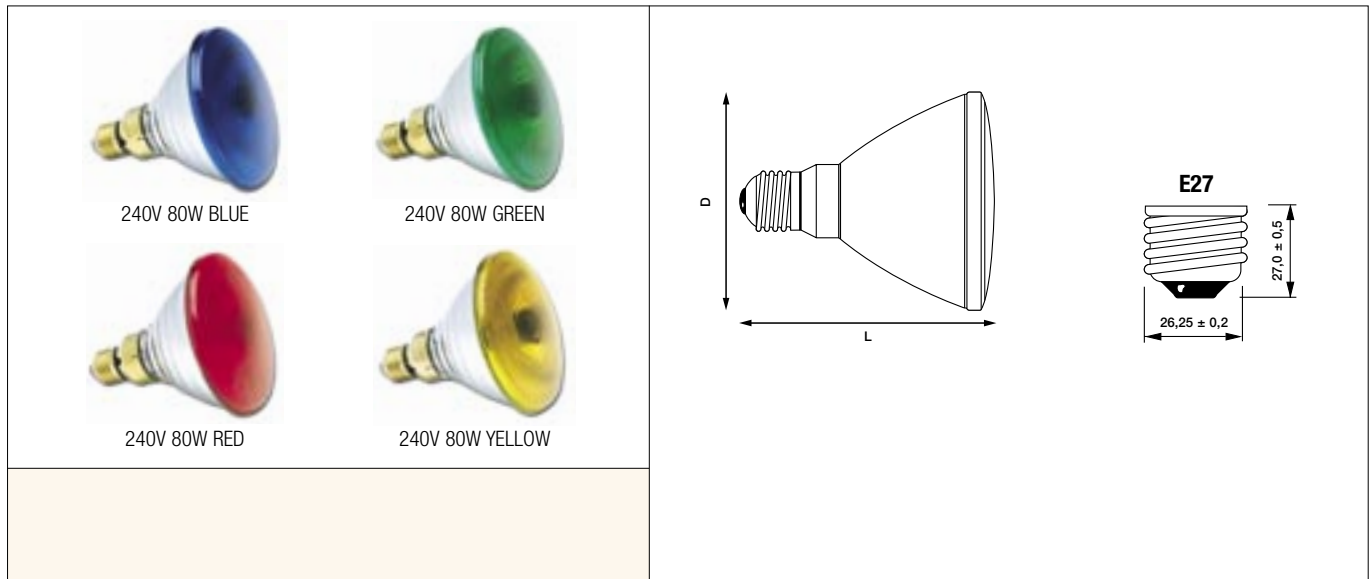

PAR38 Coloured

Incandescent PAR lamps with integral parabolic reflector and coloured front lens.

FEATURES

- Parabolic-shaped reflector made from hard glass
- Coloured front lens
- Choice of four colours: Blue, Green Red, and Yellow
- E27 cap

APPLICATIONS

- Mainly used in commercial accent lighting
- To create special effects in bars, clubs and discos and in shop window displays

Item description	Watt	Volt	Cap	Dimensions		Packing Quantity	Ordering Code
				L mm	D mm		
80W/FL30°PAR38 blue	80	240	E27	136	124	15	0019650
80W/FL30°PAR38 green	80	240	E27	136	124	15	0019651
80W/FL30°PAR38 red	80	240	E27	136	124	15	0019652
80W/FL30°PAR38 yellow	80	240	E27	136	124	15	0019653