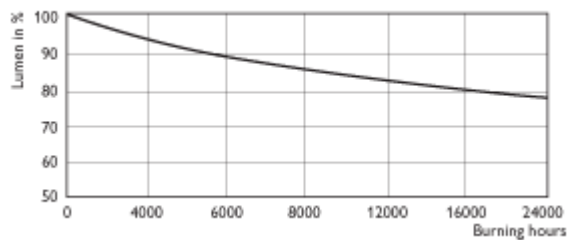

SON- T Comfort