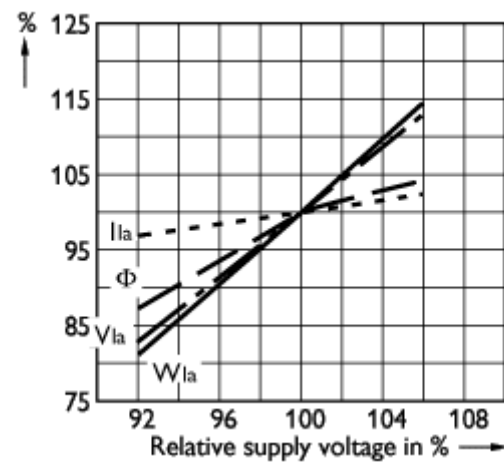

il
SON-T Comfort