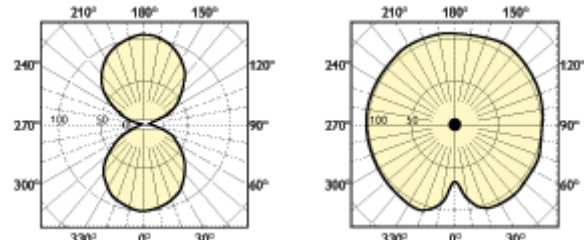

Cap- Base GES

SON-T Comfort

Burning Position any