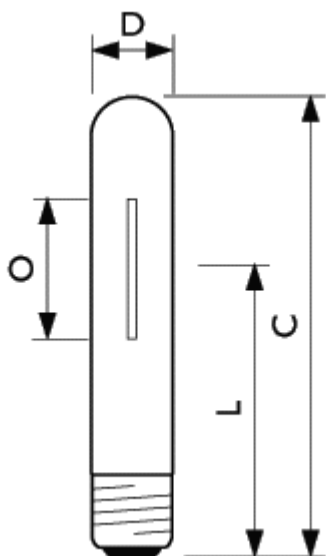

SON- T Comfort

	C	D	L	O
Full product name	Max	Max	Nom	Nom
SON- T Comfort 400W/ 621 E40 SLV	283	47	175	59