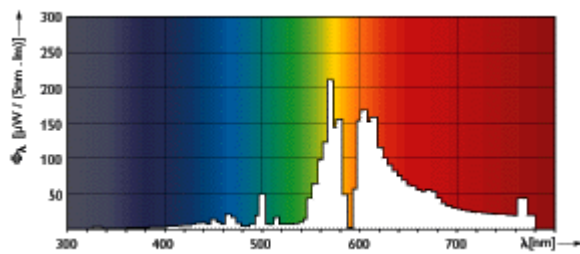

SON-T Comfort