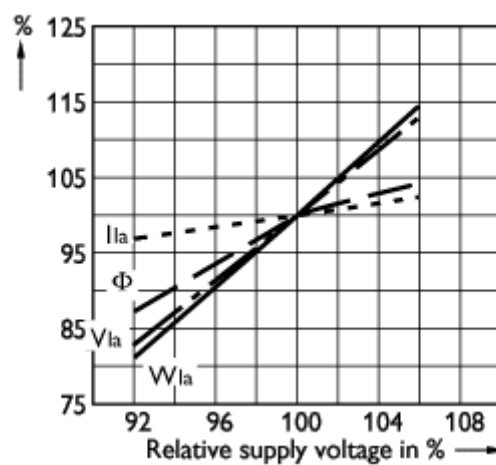

il
SON- T Comfort