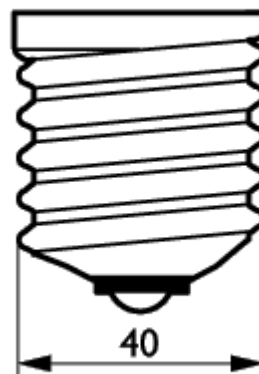

Product data	
Logistic code(s) - 12NC	9281 546 09230
ILCOS code	STM- 150- H/E- E40
Net weight per piece	0.134 KG
Successor order code	
System Description	External Ignitor
Cap- Base	GES [GES]
Bulb	T46 [T 46mm]
Bulb Finish	Clear
Burning Position	any [Any/Universal]
Rated Lamp Wattage	150W
Colour Code	621
Colour Rendering Index	65 Ra8
Colour Temperature	2150 K
Lamp Luminous Flux EM	13000 Lm