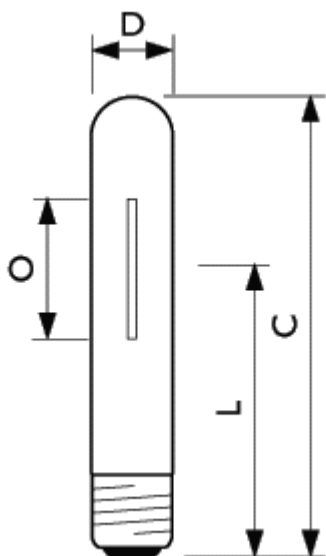

SON- T Comfort

	C	D	L	O
Full product name	Max	Max	Nom	Nom
SON- T Comfort 150W/ 621 E40 SLV	211	47	132	43