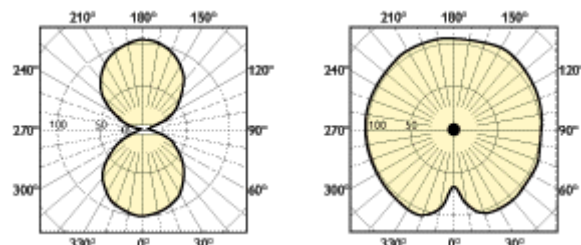

Cap- Base GES

SON- T Comfort

Burning Position any