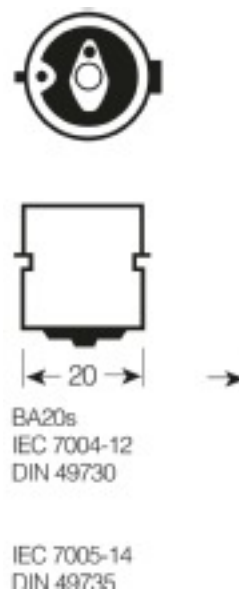

### Electrical data

Test voltage	10.5 V
Nominal wattage	30 W
Nominal voltage	10 V

### Light technical data

Nominal luminous flux	400 lm
-----------------------	--------

### Dimensions & weight

Diameter	36.0 mm
Overall length	67.0 mm
Light center length (LCL)	31.0 mm <sup>1)</sup>

<sup>1)</sup> Distance from the coil to the lug of base

Product line drawing

Base