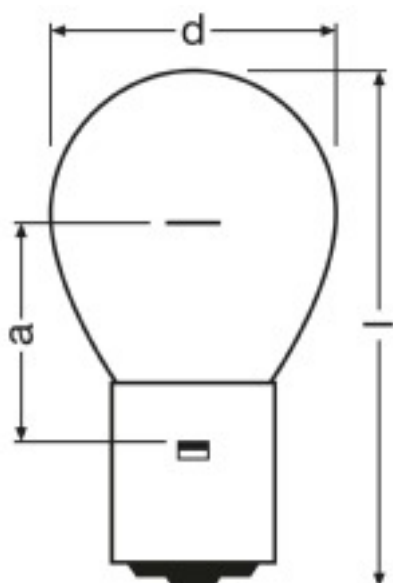

### Light technical data

Nominal luminous flux	400 lm
-----------------------	--------

### Dimensions & weight

Diameter	36.0 mm
Overall length	67.0 mm
Light center length (LCL)	31.0 mm <sup>1)</sup>

<sup>1)</sup> Distance from the coil to the lug of base

Product line drawing

Base