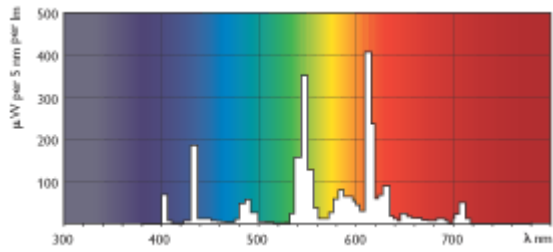

MASTER PL-C 26W

Cap-Base G24q-3

MASTER PL-C/830

Green Flagship Logo

MASTER PL-C/830

MASTER PL-C

2002-06-19: new lamp cap with no details

MASTER PL-C

	A	B	C	D	D1
Full product name	Max	Max	Max	Max	Max
MASTER PL-C 26W/ 830/4P 1CT	130.7	149.0	163.9	27.1	27.1