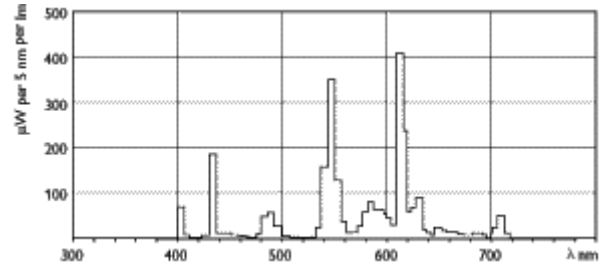

Cap-Base G24q-3

MASTER PL-C/830