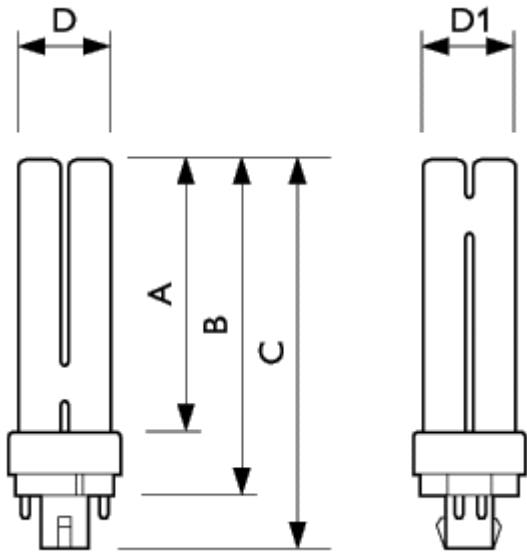

### System

- Suitable for use with electronic gear, enabling controllable light output, HF operation and independence from the supply system

Product data	
Order code	623355 70
Full product code	871150062335570
Full product name	MASTER PL-C 26W/830/4P 1CT
Order product name	MASTER PL-C 26W/830/4P 1CT/5X10BOX
Packing type	1 Lamp in a Folding Carton
Pieces per pack	1
Packing configuration	5X10CC
Packs per outerbox	50

Product data	
Bar code on pack - EAN1	8711500623355
Bar code on intermediate packing - EAN2	8711500624321
Bar code on outerbox - EAN3	8711500716040
Logistic code(s) - 12NC	9279 060 08380
ILCOS code	FSQ-26/30/1B-E-G24q=3
Net weight per piece	60.400 GR
Cap-Base	G24q-3
Execution	/4P [4 Pins]
Rated Lamp Wattage	26W
Dimmable	yes
Energy Efficiency Label (EEL)	B
Mercury (Hg) Content	1.4 mg
Colour Code	830 [CCT of 3000K]
Colour Rendering Index	82 Ra8
Colour Designation	Warm white
Colour Temperature	3000 K
Lamp Luminous Flux EM	1800 Lm
Lamp Luminous Flux EL	1800 Lm

MASTER PL-C 26W

Cap-Base G24q-3

MASTER PL-C/830

Green Flagship Logo

MASTER PL-C/830

MASTER PL-C

2002-06-19: new lamp cap with no details

MASTER PL-C

	A	B	C	D	D1
Full product name	Max	Max	Max	Max	Max
MASTER PL-C 26W/ 830/4P 1CT	130.7	149.0	163.9	27.1	27.1