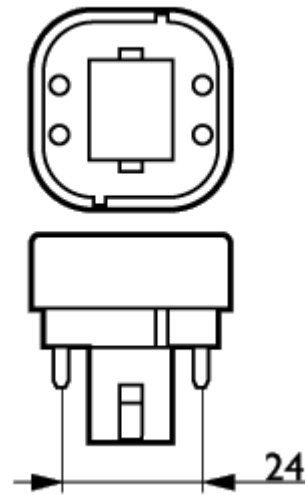

Product data	
Bar code on pack - EAN1	8711500623355
Bar code on intermediate packing - EAN2	8711500624321
Bar code on outerbox - EAN3	8711500716040
Logistic code(s) - 12NC	9279 060 08380
ILCOS code	FSQ-26/30/1B-E-G24q=3
Net weight per piece	60.400 GR
Cap-Base	G24q-3
Execution	/4P [4 Pins]
Rated Lamp Wattage	26W
Dimmable	yes
Energy Efficiency Label (EEL)	B
Mercury (Hg) Content	1.4 mg
Colour Code	830 [CCT of 3000K]
Colour Rendering Index	82 Ra8
Colour Designation	Warm white
Colour Temperature	3000 K
Lamp Luminous Flux EM	1800 Lm
Lamp Luminous Flux EL	1800 Lm