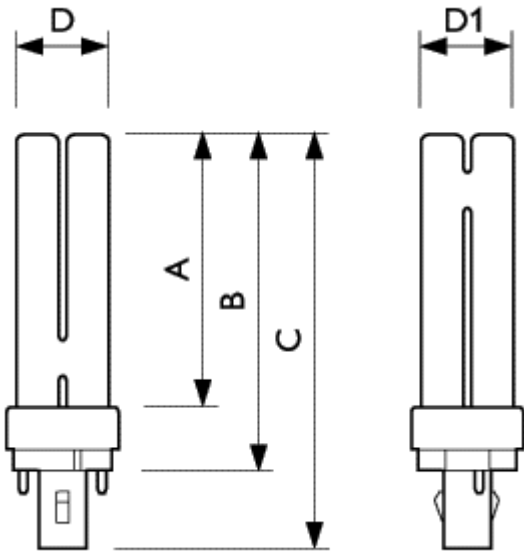

System

- For use on conventional copper iron ballasts
- Radio interference suppression capacitor is installed

Product data	
Order code	620958 70
Full product code	871150062095870
Full product name	MASTER PL-C 26W/827/2P 1CT
Order product name	MASTER PL-C 26W/827/2P 1CT/5X10BOX
Packing type	1 Lamp in a Folding Carton
Pieces per pack	1
Packing configuration	5X10CC

Product data	
Packs per outerbox	50
Bar code on pack - EAN1	8711500620958
Bar code on intermediate packing - EAN2	8711500621269
Bar code on outerbox - EAN3	8711500715913
Logistic code(s) - 12NC	9279 058 08280
ILCOS code	FSQ-26/27/1B-I-G24d=3
Net weight per piece	64.300 GR
Cap-Base	G24d-3
Execution	/2P [2 Pins]
Rated Lamp Wattage	26W
Dimmable	no
Energy Efficiency Label (EEL)	B
Mercury (Hg) Content	1.4 mg
Colour Code	827 [CCT of 2700K]
Colour Rendering Index	82 Ra8
Colour Designation	Incandescent White
Colour Temperature	2700 K
Lamp Luminous Flux EM	1800 Lm

MASTER PL-C 26W

Cap-Base G24d-3

Green Flagship Logo

MASTER PL-C/827

MASTER PL-C/827

MASTER PL-C

2002-06-19: new lamp cap with no details

MASTER PL-C

	A	B	C	D	D1
Full product name	Max	Max	Max	Max	Max
MASTER PL-C 26W/ 827/2P 1CT	130.7	149.0	171.4	27.1	27.1