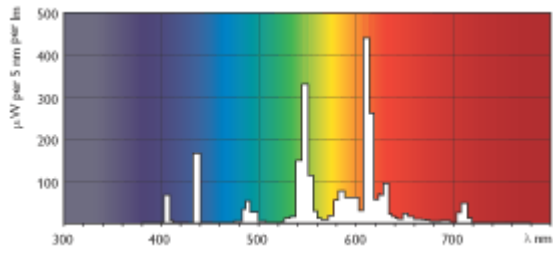

MASTER PL-C 26W

Cap-Base G24d-3

Green Flagship Logo

MASTER PL-C/827

MASTER PL-C/827

MASTER PL-C

2002-06-19: new lamp cap with no details

MASTER PL-C

	A	B	C	D	D1
Full product name	Max	Max	Max	Max	Max
MASTER PL-C 26W/ 827/2P 1CT	130.7	149.0	171.4	27.1	27.1