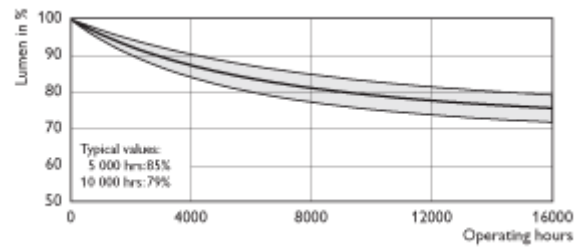

MASTER PL-C