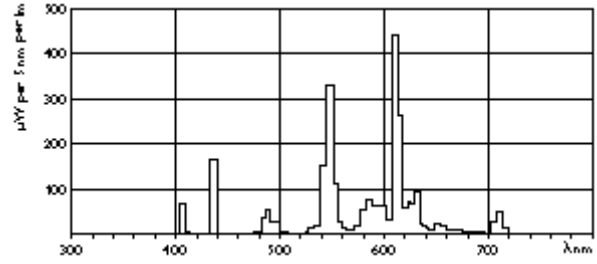

Cap-Base G24d-3

MASTER PL-C/827