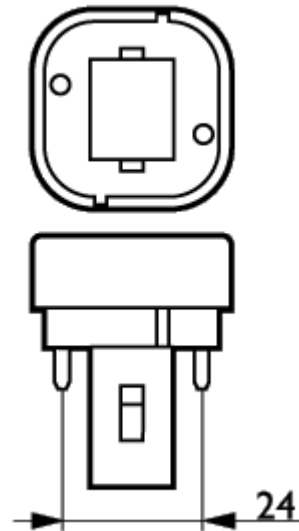

Product data	
Packs per outerbox	50
Bar code on pack - EAN1	8711500620958
Bar code on intermediate packing - EAN2	8711500621269
Bar code on outerbox - EAN3	8711500715913
Logistic code(s) - 12NC	9279 058 08280
ILCOS code	FSQ-26/27/1B-I-G24d=3
Net weight per piece	64.300 GR
Cap-Base	G24d-3
Execution	/2P [2 Pins]
Rated Lamp Wattage	26W
Dimmable	no
Energy Efficiency Label (EEL)	B
Mercury (Hg) Content	1.4 mg
Colour Code	827 [CCT of 2700K]
Colour Rendering Index	82 Ra8
Colour Designation	Incandescent White
Colour Temperature	2700 K
Lamp Luminous Flux EM	1800 Lm