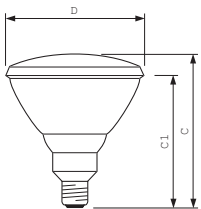

PAR38 Colours

PAR38 Colours 80W E27 230V YE 1CT

Coloured pressed-glass 121 mm diameter reflector lamp

Product data

• General Characteristics

Cap-Base	E27
Bulb	PAR38 [PAR 4.75 inch/121mm]
Bulb Finish	Yellow
Operating Position	any [Any or Universal (U)]
Average Lifetime	2000 hr

• Electrical Characteristics

Lamp Wattage	80 W
Voltage	230 V
Dimmable	Yes

• Product Dimensions

Overall Length C	137 (max) mm
Diameter D	122.5 mm

• Product Data

Order code	923811044215
Full product code	923811044215
Full product name	PAR38 Colours 80W E27 230V YE 1CT
Order product name	PAR38 Col 80W E27 230V YE 1CT/12
Pieces per pack	1
Packing configuration	12
Packs per outerbox	12
Bar code on pack - EAN1	8711500380579
Bar code on outerbox - EAN3	8711500380883
Logistic code(s) - 12NC	923811044215
ILCOS code	IPAR/Y-80-230-E27-121
Net weight per piece	319.000 gr

Dimensional drawing

Product	C (Max)	C1 (Norm)	D (Norm)
PAR38COL 80W E27 230V YE	137	-	122.5

Dimensional drawing

© 2011 Koninklijke Philips Electronics N.V.
All rights reserved.

Specifications are subject to change without notice. Trademarks are the property of Koninklijke Philips Electronics N.V. or their respective owners.