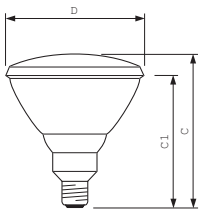

PAR38 Colours

PAR38 Colours 80W E27 230V GR 1CT

Coloured pressed-glass 121 mm diameter reflector lamp

Product data

• General Characteristics

Cap-Base	E27
Bulb	PAR38 [PAR 4.75 inch/121mm]
Bulb Finish	Green
Operating Position	any [Any or Universal (U)]
Average Lifetime	2000 hr

• Electrical Characteristics

Lamp Wattage	80 W
Voltage	230 V
Dimmable	Yes

• Product Dimensions

Overall Length C	137 (max) mm
Diameter D	122.5 mm

• Product Data

Order code	923811144215
Full product code	923811144215
Full product name	PAR38 Colours 80W E27 230V GR 1CT
Order product name	PAR38 Col 80W E27 230V GR 1CT/12
Pieces per pack	1
Packing configuration	12
Packs per outerbox	12
Bar code on pack - EAN1	8711500380531
Bar code on outerbox - EAN3	8711500380906
Logistic code(s) - 12NC	923811144215
ILCOS code	IPAR/G-80-230-E27-121
Net weight per piece	319.000 gr

Dimensional drawing

Product	C (Max)	C1 (Norm)	D (Norm)
PAR38COL 80W E27 230V GR	137	-	122.5

PHILIPS

sense and simplicity

Dimensional drawing

© 2011 Koninklijke Philips Electronics N.V.
All rights reserved.