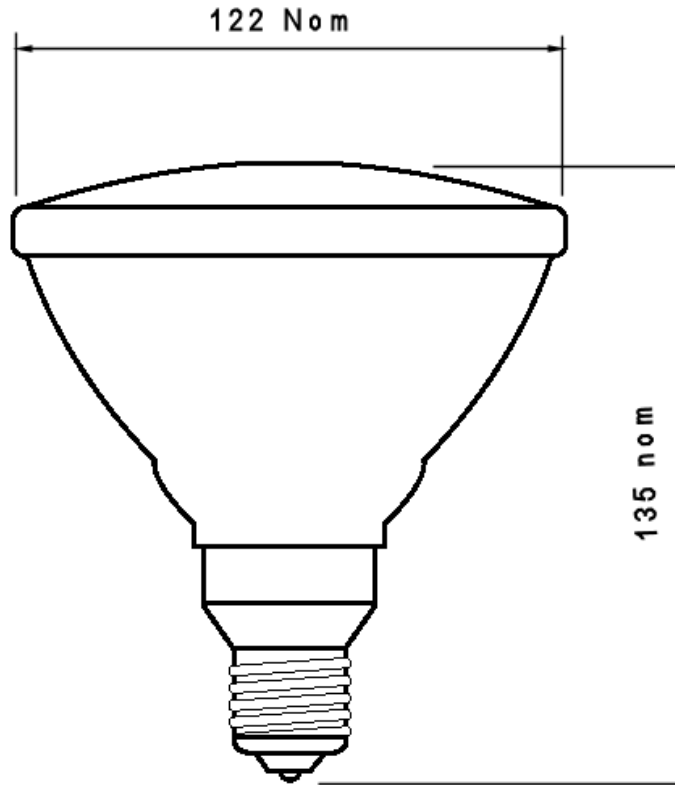

# Victory Lighting Product Data Specification

Product Code: PAR240100R  
Issue No: 1  
Issue Date: 9 November 2006

## Technical Data

All dimensions in mm unless otherwise stated

Volts	240	Colour Temp	2450
Watts	100	Life	1000
Lumen/Watt	4-6	Burning Position	Any
Finish	Ruby	Leads	

240v 100w Ruby Par 38 IR Lamp

Authorised By