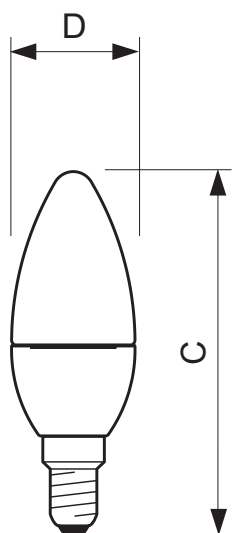

Product data

• General Characteristics

Cap-Base	E14
Bulb	B35 [B 35mm]
Bulb Finish	Frosted
Rated Lifetime (hours)	20000 hr
Rated Lifetime (years)	10 an

• Light Technical Characteristics

Color Code	WW
Color Designation (text)	Warm White
Correlated Color Temperature	2700 K
Color rendering index	80
Color Temperature	2700 K [CCT 2700K]
Rated Luminous Flux	250 Lm

Energy Efficiency Label (EEL)	A
-------------------------------	---

• Measuring Conditions

Switching cycle	50000x
-----------------	--------

• Product Dimensions

Overall Length C	102.5 mm
Diameter D	35.5 mm

• Product Data

Order code	929000214402
Full product code	929000214402
Full product name	MASTER LEDcandle D 4-25W E14 WW B35 FR
Order product name	MAS LEDcandle D 4-25W E14 WW B35 FR
Pieces per pack	1
Packing configuration	10
Packs per outerbox	10
Bar code on pack - EAN1	8718291192527
Bar code on outerbox - EAN3	8718291192534
Logistic code(s) - 12NC	929000214402
Net weight per piece	0.040 kg

PHILIPS

sense and simplicity

Dimensional drawing

MASTER LEDcandle D 4-25W E14 WW B35 FR

Product	C (Norm)	D (Norm)
LED 4-25W E14 WW B35 FR	102,5	35,5

E14

© 2013 Koninklijke Philips Electronics N.V.
All rights reserved.