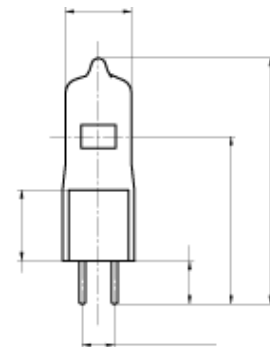

Directions for use

- No dimming lower than 10% of rated voltage

Product Attributes

Item description	JC 24V 300W
Ordering Code	9061010
Packing Quantity	10
Watt. (W)	300
Volt. (V)	24
Cap	GY6.35
Max. Over. Length (mm)	55
Diameter (mm)	13.5
Light output (lm)	9900
Colour Temp (K)	3400
Average life (hours)	50
Burning position (image)	S90
Max Pinch Temp (C°)	400
Max Bulb Temp. (C°)	900

Burning Position

Product Image

Line Drawing

Lamp Cap