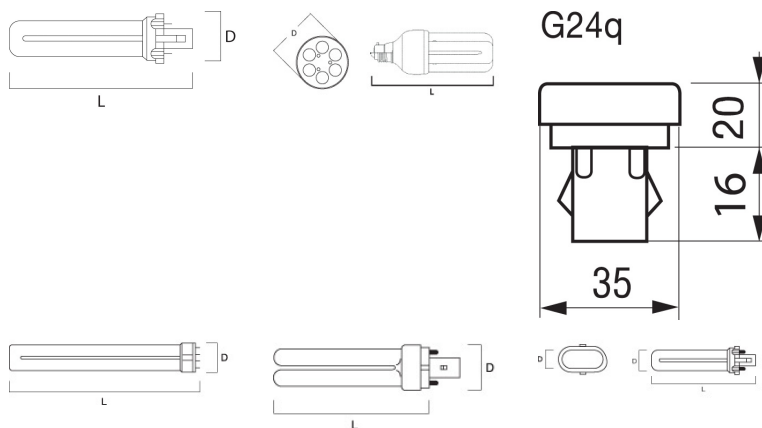

Blacklight BL368 Compact

Lynx-L 18W BL368

0025268

These BL368 tubes emit an upgraded highly concentrated radiation with peak around 368nm. Flying insect - eye sensitivity is generally at or near this frequency
100% improvement in effectiveness (at 368nm)
Depreciation of UV-A output over time is significantly reduced (80% at 5000hrs of original 100 hour output)
Performs longer and better throughout the insect season

Range features

Directions for use

Maximum exposure limits are set by EN60335 2-59:1997 at an effective 1,0 milliWatt per metre squared (1,0 mW/m) measured at a distance of 1 metre - originally based on the recommendations of the National Radiological Protection Board in the UK. The irradiance value for a single BL BL368-lamp measured without reflector and/or fixture, in free air at 25 celsius, is varying between 0,2 and 0,4 mW/m depending on the wattage

Product name	Lynx-L 18W BL368
Sales pack quantity	10
E-number FI	4940702

Electrical data

Watt (Nominal) (W)	18

Physical data

Single packaging type	Box/Sleeve
Weight (kg)	0.07
Outer package dimensions (L x W x H) (cm)	29.00 x 15.00 x 11.00
Single package dimensions (L x W x H) (cm)	27.00 x 4.60 x 2.70

TECHNICAL DRAWINGS