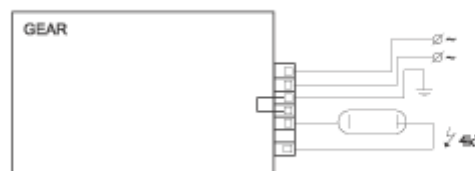

HID- PV 35/70 /1//G//GMF//P//S