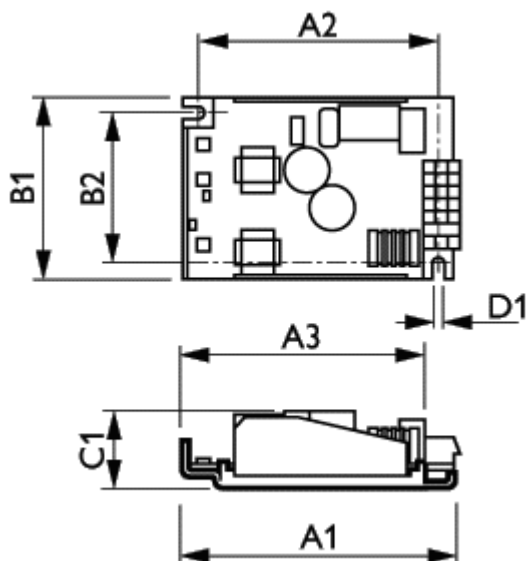

Product data	
Full product name	HID- PrimaVision Compact 35 /P CDM 220- 240V 50/60Hz
Order product name	HID- PV C 35 /P CDM 220- 240V 50/60Hz
Packing type	Unpacked
Pieces per pack	1
Packing configuration	12
Packs per outerbox	12
Bar code on pack - EAN1	8711500930101
Bar code on intermediate packing - EAN2	
Bar code on outerbox - EAN3	8711500930118
Logistic code(s) - 12NC	9137 006 04566
ILCOS code	
Net weight per piece	0.170 KG
Successor order code	
Rated Number of Lamps	1piece
Rated Ballast- Lamp Power	35
Rated Lamptype	CDM
Line Voltage	220- 240V
Line Frequency	50/60Hz

HID- PV 35/70 /1//G//GMF//P//S

HID- PV /P