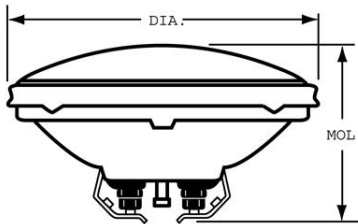

GE  
Lighting

**24964 - 4626**

GE PAR36 - Aircraft

**GENERAL CHARACTERISTICS**

Lamp Type	Sealed Beam - PAR
Bulb	PAR36
Base	Screw Terminals
Filament	CC-6
Rated Life	300.0 hrs
Primary Application	Aircraft

**PHOTOMETRIC CHARACTERISTICS**

Beam Spread - Horizontal	40.0 - 10.0 °
Beam Spread - Vertical	9.0 - 10.0 °
Max. Beam Candlepower (MBCP) (MAX)	25000.0

**ELECTRICAL CHARACTERISTICS**

Wattage	150.0
Voltage	28.0

**DIMENSIONS**

Maximum Overall Length (MOL)	2.7500 in(69.8 mm)
Bulb Diameter (DIA)	4.500 in(114.3 mm)