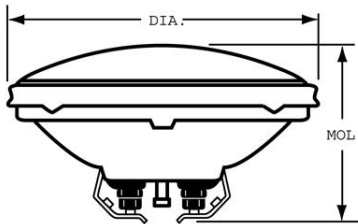

### GENERAL CHARACTERISTICS

Lamp Type	Sealed Beam - PAR
Bulb	PAR36
Base	Screw Terminals
Filament	C-6
Rated Life	300.0 hrs
Primary Application	Tractor

### PHOTOMETRIC CHARACTERISTICS

Beam Spread - Vertical	300.0 - 10.0 °
Beam Spread (10% hor)	Trapezoidal
Abstract Values	
Max. Beam Candlepower (MBCP) (MAX)	2300.0

### DIMENSIONS

Maximum Overall Length (MOL)	2.7500 in(69.8 mm)
Bulb Diameter (DIA)	4.500 in(114.3 mm)