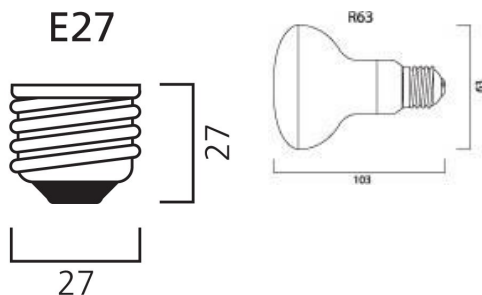

Classic Eco R63

CLECO R63 240V 28W 30° E27 SV1

0023125

Luminous flux (Rated) (lm)	150
Suitable for accent lighting	Yes
Beam angle (Rated) (°)	30

Electrical data

Equivalent watt (W)	No
kWh per 1000 hours burning time	28
Lamp power factor	1
Watt (Nominal) (W)	28
Watt (Rated) (W)	28
Voltage (V)	240

Physical data

Max. Lamp Diameter (mm) - D	64
Lamp Length (mm) - C/L	105
Single packaging type	Box/Sleeve
Weight (kg)	0.03
Lamp dimension equal to filament lamp equivalent	Yes
Designed for optimum use in non standard conditions	No
Inner package net weight (kg)	0.33
Inner package dimensions (L x W x H) (cm)	32.00 x 13.50 x 11.70
Outer package dimensions (L x W x H) (cm)	69.10 x 34.20 x 24.50
Single package dimensions (L x W x H) (cm)	6.10 x 6.10 x 10.40

TECHNICAL DRAWINGS