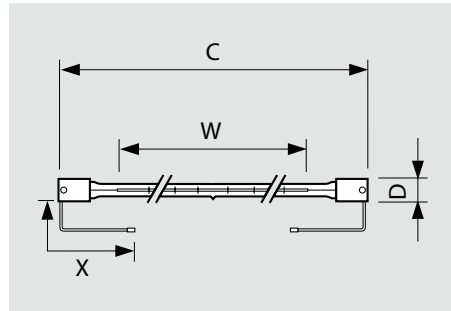

## Vitae lamps SK 15

Medium wave

Watt	Volt	Total length max mm (C)	Heating length mm (W)	Bulb diameter mm (D)	Tube	Colour temp. K	Average life h	Burning Position	Terminal	Wire mm (X)	PU	Type no.	Article no.
300	120	433	380	11	clear	1850	5000	any	splice	100/600 insulated	10	14181Z	9245 761 36316
350	235	628	550	11	translucent	1750	5000	any	splice	230/1200 insulated	10	14169Z	9245 700 44916
500	235	787	700	11	translucent	1800	5000	any	splice	230/1200 insulated	10	14142Z	9245 556 44916
500	235	628	550	11	translucent	1800	5000	any	splice	230/1200 insulated	10	14157Z	9245 629 44916
750	230	787	700	11	clear	2000	5000	any	splice	230/1200 insulated	10	14117Z	9245 405 44216
750	230	787	700	11	translucent	1750	5000	any	splice	230/1200 insulated	10	14124Z	9245 479 44216
750	230	787	700	11	clear	1750	5000	any	splice	230/1200 insulated	10	14155Z	9245 622 44216
1300	235	787	700	11	clear	2000	5000	any	fork	200/200 insulated	10	13393Z	9239 454 44516