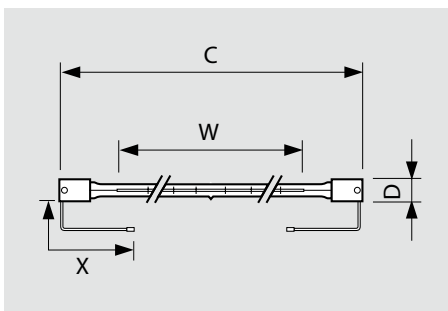

Weatherproof HeLeN lamps

Weatherproof HeLeN SK 15

Short wave

Watt	Volt	Total length max mm (C)	Heating length mm (W)	Bulb diameter mm (D)	Luminous flux max lm	Average life h	Burning Position	Terminal	Wire mm (X)	PU	Type no.	Article no.
500	235	226	165	11	150	5000	horizontal	splice	150/500 insulated	10	15084Z	9245 849 44916
1000	235	355	280	11	280	5000	any	splice	400/400 double insulated	10	15058Z	9245 801 44916
1000	235	355	272	11	280	5000	horizontal	splice	150/500 insulated	10	15070Z	9245 803 44916
1000	235	355	272	11	280	5000	horizontal	faston	200/600 double insulated	10	15081Z	9245 844 44917
1000	235	355	280	11	280	5000	any	splice	500/500 insulated	10	15078Z	9245 840 36316
1000	235	355	272	11	280	5000	any	splice	500/500 insulated	10	15079Z	9245 840 44916
1000	235	355	272	11	280	5000	any	splice	600/600 double insulated	10	15090Z	9245 865 44916
1300	235	355	280	11	440	5000	any	splice	600/600 double insulated	10	15094Z	9245 869 44916
1500	120	355	280	11	330	5000	any	splice	600/600 double insulated	10	15093Z	9245 868 36316
1500	235	355	280	11	350	5000	horizontal	splice	150/500 insulated	10	15042Z	9245 834 44916
1500	235	355	280	11	350	5000	horizontal	faston	200/600 double insulated	10	15082Z	9245 845 44917
1500	235	355	280	11	350	5000	any	splice	150/500 insulated	10	15050Z	9245 836 44916
1500	235	355	180	11	350	5000	any	splice	400/400 double insulated	10	15059Z	9245 798 44916
1500	235	355	280	11	350	5000	any	splice	500/500 insulated	10	15080Z	9245 841 44916
1500	235	355	280	11	350	5000	any	splice	600/600 double insulated	10	15091Z	9245 866 44916
2000	235	355	280	11	450	5000	horizontal	splice	150/500 insulated	10	15043Z	9245 835 44916
2000	235	355	280	11	450	5000	horizontal	faston	200/600 double insulated	10	15083Z	9245 846 44917
2000	235	355	280	11	450	5000	any	splice	150/500 insulated	10	15051Z	9245 837 44916
2000	235	355	280	11	450	5000	any	splice	400/400 double insulated	10	15057Z	9245 802 44916
2000	235	355	280	11	450	5000	any	splice	600/600 double insulated	10	15092Z	9245 867 44916