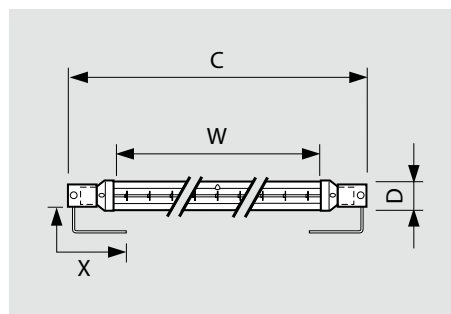

## Standard lamps SK 11

Medium wave

Watt	Volt	Total length max mm (C)	Heating length mm (W)	Bulb diameter mm (D)	Tube	Colour temp. K	Average life h	Burning Position	Terminal	Wire mm	PU	Type no.	Article no.
400	110	496	443	11	clear	1800	5000	horizontal	special	183/513 insulated	10	13296C	9239 470 31916
400	110	496	443	11	clear	1800	5000	horizontal	special	120/500 insulated	10	13296C2	9245 548 31916

## Clear sleeve lamps SK 15

Short wave

Watt	Volt	Total length max mm (C)	Heating length mm (W)	Bulb diameter mm (D)	Tube	Colour temp. K	Average life h	Burning Position	Terminal	Wire mm (X)	PU	Type no.	Article no.
500	235	225	160	19	clear	2400	5000	horizontal	splice	230/230 insulated	10	13169Z/850	9245 523 44924

## Speedium lamps SK 15

Medium wave

Watt	Volt	Total length max mm (C)	Heating length mm (W)	Bulb diameter mm (D)	Tube	Colour temp. K	Average life h	Burning Position	Terminal	Wire mm (X)	PU	Type no.	Article no.
200	60	97	40	11	with white reflector	1800	5000	horizontal	splice	250/250 insulated	20	17013Z/98	9245 625 26416
650	235	236	164	12	clear	1700	5000	horizontal	splice	140/140 insulated	10	17018Z	9245 698 44 916