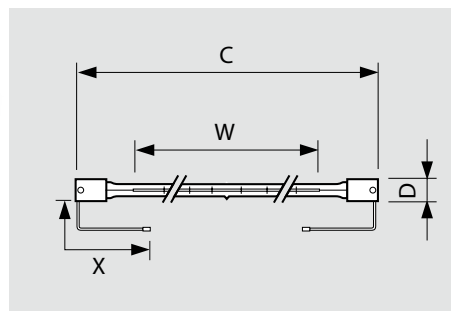

## Standard lamps SK 11

Medium wave

Watt	Volt	Total length max mm (C)	Heating length mm (W)	Bulb diameter mm (D)	Tube	Colour temp. K	Average life h	Burning Position	Terminal	Wire mm	PU	Type no.	Article no.
400	110	496	443	11	clear	1800	5000	horizontal	special	183/513 insulated	10	13296C	9239 470 31916
400	110	496	443	11	clear	1800	5000	horizontal	special	120/500 insulated	10	13296C2	9245 548 31916

## Clear sleeve lamps SK 15

Short wave

Watt	Volt	Total length max mm (C)	Heating length mm (W)	Bulb diameter mm (D)	Tube	Colour temp. K	Average life h	Burning Position	Terminal	Wire mm (X)	PU	Type no.	Article no.
500	235	225	160	19	clear	2400	5000	horizontal	splice	230/230 insulated	10	13169Z/850	9245 523 44924

## Speedium lamps SK 15

Medium wave

Watt	Volt	Total length max mm (C)	Heating length mm (W)	Bulb diameter mm (D)	Tube	Colour temp. K	Average life h	Burning Position	Terminal	Wire mm (X)	PU	Type no.	Article no.
200	60	97	40	11	with white reflector	1800	5000	horizontal	splice	250/250 insulated	20	17013Z/98	9245 625 26416
650	235	236	164	12	clear	1700	5000	horizontal	splice	140/140 insulated	10	17018Z	9245 698 44 916