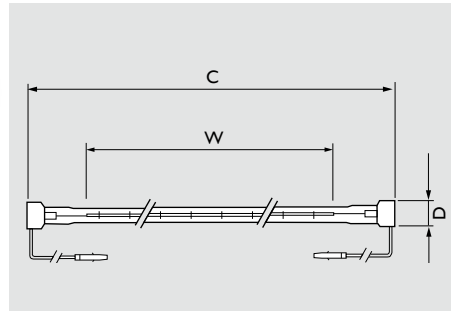

## Standard lamps SK 11

Medium wave

Watt	Volt	Total length max mm (C)	Heating length mm (W)	Bulb diameter mm (D)	Tube	Colour temp. K	Average life h	Burning Position	Terminal	Wire mm	PU	Type no.	Article no.
400	110	496	443	11	clear	1800	5000	horizontal	special	183/513 insulated	10	13296C	9239 470 31916
400	110	496	443	11	clear	1800	5000	horizontal	special	120/500 insulated	10	13296C2	9245 548 31916

## Clear sleeve lamps SK 15

Short wave

Watt	Volt	Total length max mm (C)	Heating length mm (W)	Bulb diameter mm (D)	Tube	Colour temp. K	Average life h	Burning Position	Terminal	Wire mm (X)	PU	Type no.	Article no.
500	235	225	160	19	clear	2400	5000	horizontal	splice	230/230 insulated	10	13169Z/850	9245 523 44924

## Speedium lamps SK 15

Medium wave

Watt	Volt	Total length max mm (C)	Heating length mm (W)	Bulb diameter mm (D)	Tube	Colour temp. K	Average life h	Burning Position	Terminal	Wire mm (X)	PU	Type no.	Article no.
200	60	97	40	11	with white reflector	1800	5000	horizontal	splice	250/250 insulated	20	17013Z/98	9245 625 26416
650	235	236	164	12	clear	1700	5000	horizontal	splice	140/140 insulated	10	17018Z	9245 698 44 916