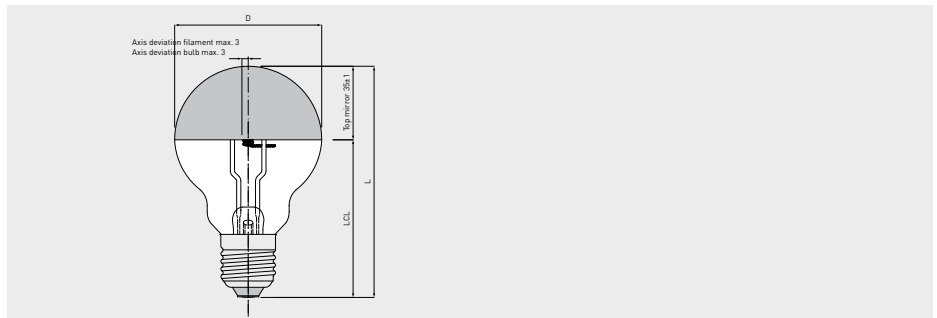

## Projection lamps

For studio and stage projectors

For special features, specific benefits and areas of use see page 132

Article no.	Description	V	W	Amperage	Cap	Bulb diameter D max. mm	Total length L max. mm	Light centre length LCL mm	Luminous flux lm	Average life h	Individual life h	Burning position	PU
77945198	24V 250W E40 with 80mm bulb clear	24	250		E40	81	128	85	5,500	50		S135	
00843430	24V 500W E40 110x168 clear	24	500		E40/45	111	165	105	13,000	100		S135	

Article no.	Description	V	W	Amperage	Cap	Bulb diameter D max. mm	Total length L max. mm	Light centre length LCL mm	Luminous flux lm	Average life h	Individual life h	Burning position	PU
00833361	24V 250W E27	24	250		E27	71	115	75	5,500	50		S135	

Article no.	Description	V	W	Amperage	Cap	Bulb diameter D max. mm	Total length L max. mm	Light centre length LCL mm	Luminous flux lm	Average life h	Individual life h	Burning position	PU
00835255	24V 500W E40	24	500		E40/45	111	168	108	10,000	50		S135	