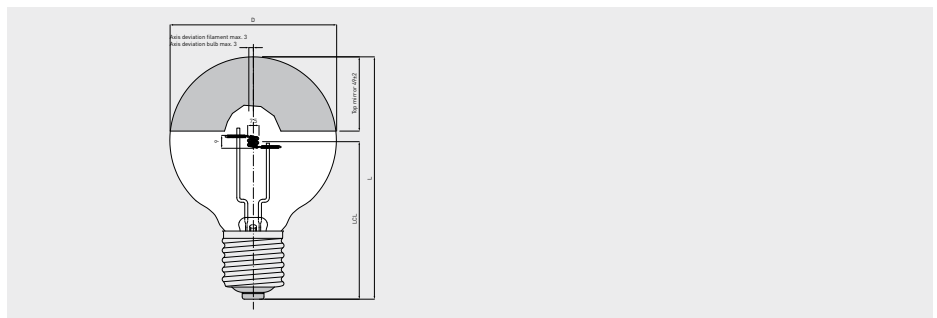

## Projection lamps

For studio and stage projectors

For special features, specific benefits and areas of use see page 132

Article no.	Description	V	W	Amperage	Cap	Bulb diameter D max. mm	Total length L max. mm	Light centre length LCL mm	Luminous flux lm	Average life h	Individual life h	Burning position	PU
77945198	24V 250W E40 with 80mm bulb clear	24	250		E40	81	128	85	5,500	50		S135	
00843430	24V 500W E40 110x168 clear	24	500		E40/45	111	165	105	13,000	100		S135	

Article no.	Description	V	W	Amperage	Cap	Bulb diameter D max. mm	Total length L max. mm	Light centre length LCL mm	Luminous flux lm	Average life h	Individual life h	Burning position	PU
00833361	24V 250W E27	24	250		E27	71	115	75	5,500	50		S135	

Article no.	Description	V	W	Amperage	Cap	Bulb diameter D max. mm	Total length L max. mm	Light centre length LCL mm	Luminous flux lm	Average life h	Individual life h	Burning position	PU
00835255	24V 500W E40	24	500		E40/45	111	168	108	10,000	50		S135	