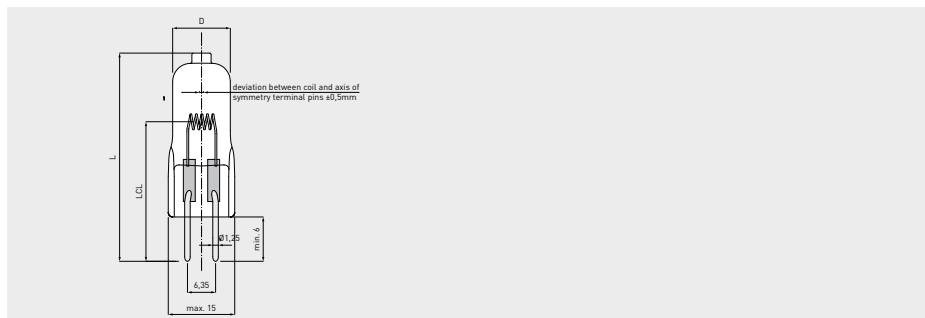

Halogen Lamps

Operation lighting

For special features, specific benefits and areas of use see page 114

Article no.	Description	V	W	Am- perage	Cap	Bulb diameter D max. mm	Total length L max. mm	Light centre length mm	Lumi- nous flux lm	Average life h	Individual life h	Burning position	PU
00847129	12V 100W G6.35 2000lm Halogen	12	100		G6.35	11.5	42	30	2,000	1,000			

Article no.	Description	V	W	Am- perage	Cap	Bulb diameter D max. mm	Total length L max. mm	Light centre length mm	Lumi- nous flux lm	Average life h	Individual life h	Burning position	PU
00847134	24V 80W A19.5/14 clear C8	24	80	3.33	A19.5/14	8	31	15.0	1,600	1,000			
00847153	24V 80W A22/14 clear C8	24	80	3.33	A22/14	8	30	18.0	1,600	1,000			
00847150	24V 100W A19.5/14 matt C8	24	100		A19.5/14	9	31	12.25	2,000	800			
00847130	24V 140W A26/14 clear CC6	24	140	5.83	A26/14	13	43	29	3,800	200			
00847137	24V 140W A26/14 clear CC6	24	140		A26/14	13	42	19.5	4,000	200			
8600023100	Halogen lamp 23V 100W ALM	23	100	4.35	X-514	13	48	15	2,500	300			
8600024100	Halogen lamp 24V 100W X-514	24	100		X-514	13	48						

Article no.	Description	V	W	Am- perage	Cap	Bulb diameter D max. mm	Total length L max. mm	Light centre length mm	Lumi- nous flux lm	Average life h	Individual life h	Burning position	PU
8800042150	42V 150W GY 6.35	42	150	3.6	G6.35	15	47	32	2,800	1,000			