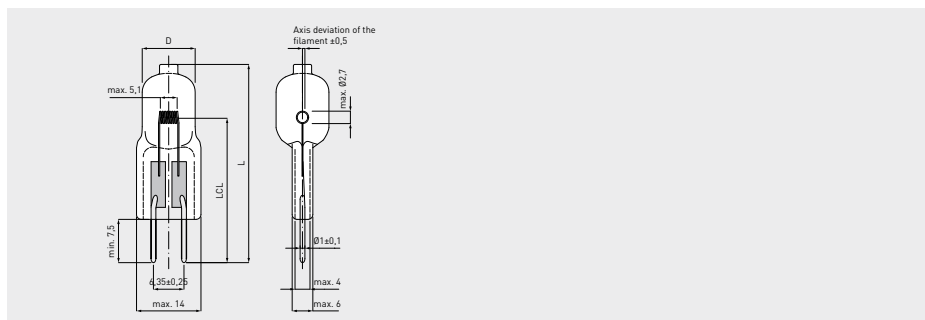

Halogen Lamps

Operation lighting

For special features, specific benefits and areas of use see page 114

Article no.	Description	V	W	Am- perage	Cap	Bulb diameter D max. mm	Total length L max. mm	Light centre length mm	Lumi- nous flux lm	Average life h	Individual life h	Burning position	PU
00847129	12V 100W G6.35 2000lm Halogen	12	100		G6.35	11.5	42	30	2,000	1,000			

Article no.	Description	V	W	Am- perage	Cap	Bulb diameter D max. mm	Total length L max. mm	Light centre length mm	Lumi- nous flux lm	Average life h	Individual life h	Burning position	PU
00847134	24V 80W A19.5/14 clear C8	24	80	3.33	A19.5/14	8	31	15.0	1,600	1,000			
00847153	24V 80W A22/14 clear C8	24	80	3.33	A22/14	8	30	18.0	1,600	1,000			
00847150	24V 100W A19.5/14 matt C8	24	100		A19.5/14	9	31	12.25	2,000	800			
00847130	24V 140W A26/14 clear CC6	24	140	5.83	A26/14	13	43	29	3,800	200			
00847137	24V 140W A26/14 clear CC6	24	140		A26/14	13	42	19.5	4,000	200			
8600023100	Halogen lamp 23V 100W ALM	23	100	4.35	X-514	13	48	15	2,500	300			
8600024100	Halogen lamp 24V 100W X-514	24	100		X-514	13	48						

Article no.	Description	V	W	Am- perage	Cap	Bulb diameter D max. mm	Total length L max. mm	Light centre length mm	Lumi- nous flux lm	Average life h	Individual life h	Burning position	PU
8800042150	42V 150W GY 6.35	42	150	3.6	G6.35	15	47	32	2,800	1,000			