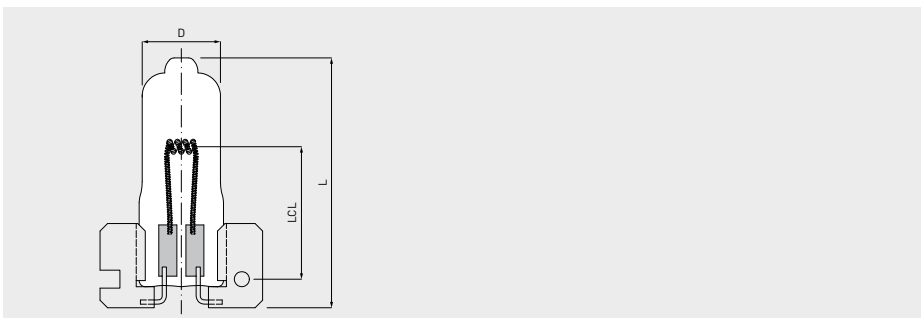

Halogen Lamps

Dental technology

For special features, specific benefits and areas of use see page 104

Article no.	Description	V	W	Am- perage	Cap	Bulb diameter max. mm	Total length max. mm	Light centre length mm	Luminous flux lm	Average life h	Individual life h	Burning position	PU
00847635	24V 35W P45t dome, matt	24	35		P45t	10	68	32.5	438	1,000			

Article no.	Description	V	W	Am- perage	Cap	Bulb diameter max. mm	Total length max. mm	Light centre length mm	Luminous flux lm	Average life h	Individual life h	Burning position	PU
00847807	24V 100W A26/14 transversal	24	100	4.17	A26/14	14	41.5	22	2,500	500		S90	
00847514	24V 120W A26/14 transversal	24	120		A26/14	13	41		3,000	500		S90	

Article no.	Description	V	W	Am- perage	Cap	Bulb diameter D max. mm	Total length L max. mm	Light centre length mm	Lumi- nous flux lm	Average life h	Individual life h (<2% malfunction)	Burning position	PU
8910242150	24V 150W GZ9.5 T.13x59 K234	24	150		GZ9.5	13	59	33		300			