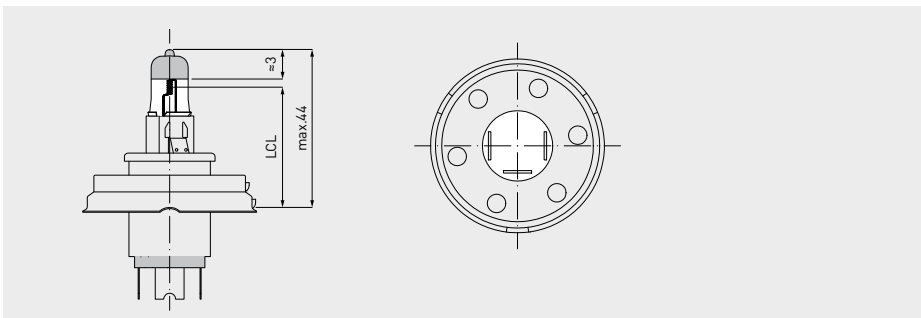

Halogen Lamps

Dental technology

For special features, specific benefits and areas of use see page 104

Article no.	Description	V	W	Am- perage	Cap	Bulb diameter max. mm	Total length max. mm	Light centre length mm	Luminous flux lm	Average life h	Individual life h	Burning position	PU
00847635	24V 35W P45t dome, matt	24	35		P45t	10	68	32.5	438	1,000			

Article no.	Description	V	W	Am- perage	Cap	Bulb diameter max. mm	Total length max. mm	Light centre length mm	Luminous flux lm	Average life h	Individual life h	Burning position	PU
00847807	24V 100W A26/14 transversal	24	100	4.17	A26/14	14	41.5	22	2,500	500		S90	
00847514	24V 120W A26/14 transversal	24	120		A26/14	13	41		3,000	500		S90	

Article no.	Description	V	W	Am- perage	Cap	Bulb diameter D max. mm	Total length L max. mm	Light centre length mm	Lumi- nous flux lm	Average life h	Individual life h (<2% malfunction)	Burning position	PU
8910242150	24V 150W GZ9.5 T.13x59 K234	24	150		GZ9.5	13	59	33		300			