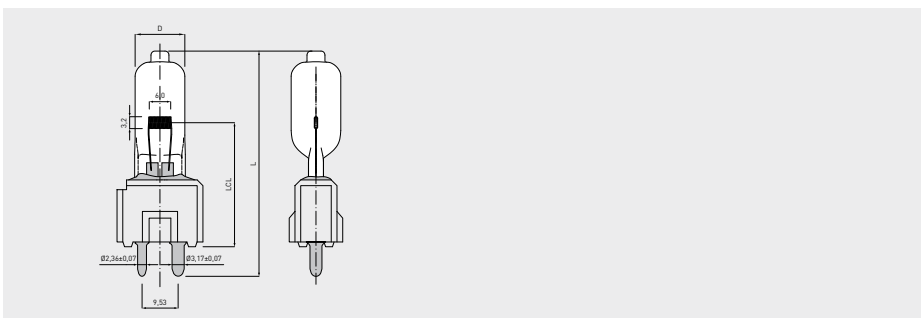

Halogen Lamps

Dental technology

For special features, specific benefits and areas of use see page 104

Article no.	Description	V	W	Am- perage	Cap	Bulb diameter max. mm	Total length max. mm	Light centre length mm	Luminous flux lm	Average life h	Individual life h	Burning position	PU
00847635	24V 35W P45t dome, matt	24	35		P45t	10	68	32.5	438	1,000			

Article no.	Description	V	W	Am- perage	Cap	Bulb diameter max. mm	Total length max. mm	Light centre length mm	Luminous flux lm	Average life h	Individual life h	Burning position	PU
00847807	24V 100W A26/14 transversal	24	100	4.17	A26/14	14	41.5	22	2,500	500		S90	
00847514	24V 120W A26/14 transversal	24	120		A26/14	13	41		3,000	500		S90	

Article no.	Description	V	W	Am- perage	Cap	Bulb diameter D max. mm	Total length L max. mm	Light centre length mm	Lumi- nous flux lm	Average life h	Individual life h (<2% malfunction)	Burning position	PU
8910242150	24V 150W GZ9.5 T.13x59 K234	24	150		GZ9.5	13	59	33		300			