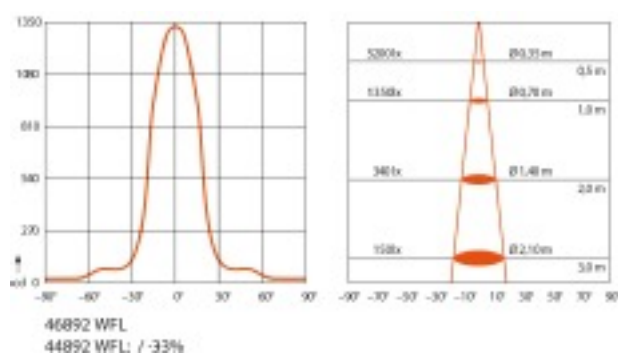

Lifespan

Rated lamp life time	4000 h

Additional product data

Base (standard designation)	GU4
Design / version	Reflector

Luminous intensity distribution

Luminous intensity distribution

Capabilities

Dimmable	Yes
Burning position	hs30

Country specific categorizations

ILCOS	HRGS//UB-35-12-GU4-35,3/36