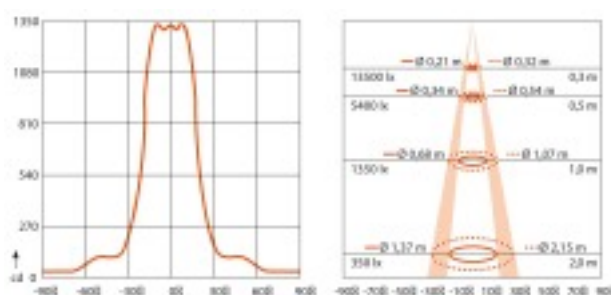

Lifespan

Rated lamp life time	4000 h

Additional product data

Base (standard designation)	GU4
Design / version	Reflector

Luminous intensity distribution

Luminous intensity distribution

Capabilities

Dimmable	Yes
Burning position	hs30

Country specific categorizations

ILCOS	HRGS//UB-35-12-GU4-35,3/36