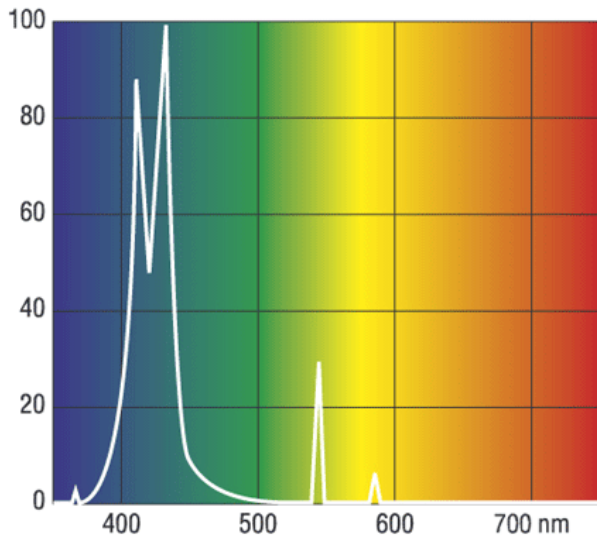

Coralstar T5

FHO54W/Coralstar

0002748

PHOTOMETRY