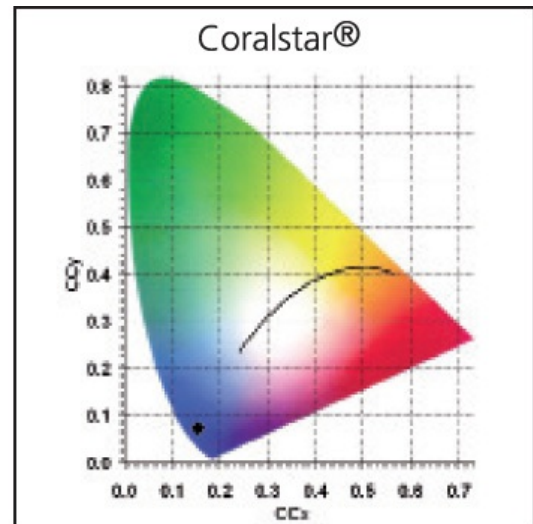

Coralstar T5

FHO24W/Coralstar

0002742

PHOTOMETRY