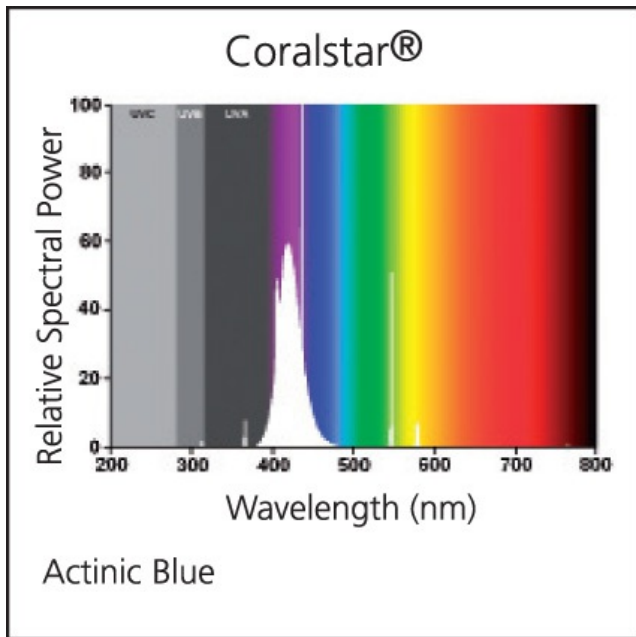

Coralstar T5

FHO24W/Coralstar

0002742

PHOTOMETRY